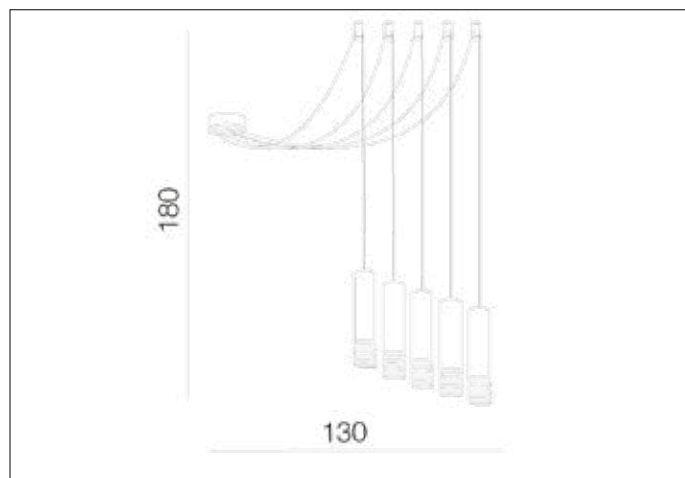

## Dimensions height / width / length [cm] Product Specifications

Product	180 x 130 x 130
Mounting inlet:	N/A x N/A x N/A
Ceiling base:	5 ~ 4 x 10 ~ 2 x N/A
Shades	26 x 6,4 x N/A

Line	DECORATIVE
Type	Pendant
Type of track	N/A
Colour	Black
Material	Metal
Light source	5
Type of socket	GU10
Lumens	N/A
Kelvins	N/A
Beam angle	N/A
Dimmable	N/A
CCT	N/A
RGB	N/A
RA	N/A
App remote control	N/A
Remote control	N/A
Voltage	230V
Power	max LED 35W
Switch location	N/A
Protection class	IP20
Tilt	N/A
Rotation	N/A

## Shipping info height / width / length [cm]

BOX 1:	17 x 51 x 59
BOX 2:	N/A x N/A x N/A
BOX 3:	N/A x N/A x N/A
Net weight [kg]	5,4
Gross weight [kg]	6