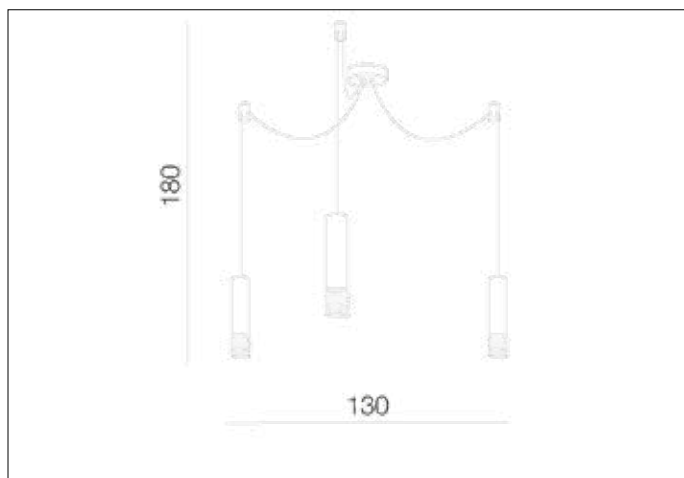

AZzardo[®]
LIGHTING

LOCUS L PENDANT 3 CHA
AZ3404, EAN 5901238434047

Dimensions height / width / length [cm] Product Specifications

Product	180 x 130 x 130
Mounting inlet:	N/A x N/A x N/A
Ceiling base:	5 ~ 4 x 10 ~ 2 x N/A
Shades	26 x 6,4 x N/A

Line	DECORATIVE
Type	Pendant
Type of track	N/A
Colour	Champagne
Material	Metal
Light source	3
Type of socket	GU10
Lumens	N/A
Kelvins	N/A
Beam angle	N/A
Dimmable	N/A
CCT	N/A
RGB	N/A
RA	N/A
App remote control	N/A
Remote control	N/A
Voltage	230V
Power	max LED 35W
Switch location	N/A
Protection class	IP20
Tilt	N/A
Rotation	N/A

Shipping info height / width / length [cm]

BOX 1:	17 x 34 x 59
BOX 2:	N/A x N/A x N/A
BOX 3:	N/A x N/A x N/A
Net weight [kg]	3,3
Gross weight [kg]	3,75

Energy efficiency

N/A

Azzardo Sp. z o.o.
ul. Strzeszyńska 33 60-479 Poznań,
NIP: 929-185-75-07