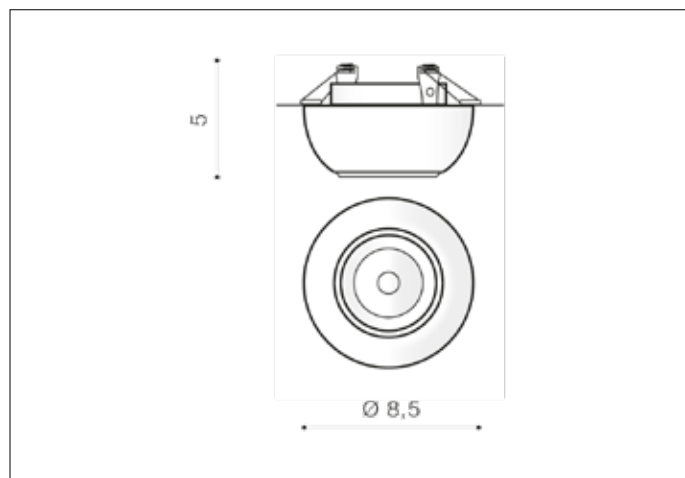

### Dimensions height / width / length [cm] Product Specifications

Product	5 x 8,5 x N/A
Mounting inlet:	2,5 x 6,8 x N/A
Ceiling base:	N/A x N/A x N/A
Shades	N/A x N/A x N/A

Line	TECHNICAL
Type	Downlight
Type of track	N/A
Colour	Chrome
Material	Aluminium
Light source	1
Type of socket	GU10
Lumens	N/A
Kelvins	N/A
Beam angle	N/A
Dimmable	N/A
CCT	N/A
RGB	N/A
RA	N/A
App remote control	N/A
Remote control	N/A
Voltage	230V
Power	max LED 50W
Switch location	N/A
Protection class	IP20
Tilt	45°
Rotation	180°

### Shipping info height / width / length [cm]

BOX 1:	6 x 10 x 10
BOX 2:	N/A x N/A x N/A
BOX 3:	N/A x N/A x N/A
Net weight [kg]	0,19
Gross weight [kg]	0,22