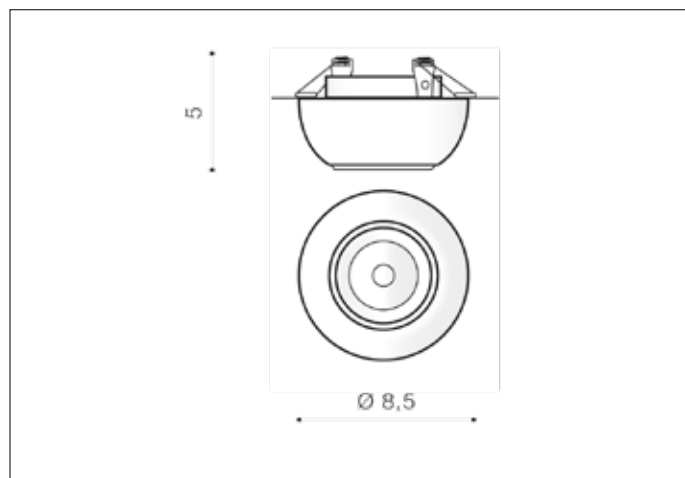

## Dimensions height / width / length [cm] Product Specifications

Product	5 x 8,5 x N/A
Mounting inlet:	2,5 x 6,8 x N/A
Ceiling base:	N/A x N/A x N/A
Shades	N/A x N/A x N/A

Line	TECHNICAL
Type	Downlight
Type of track	N/A
Colour	Black
Material	Aluminium
Light source	1
Type of socket	GU10
Lumens	N/A
Kelvins	N/A
Beam angle	N/A
Dimmable	N/A
CCT	N/A
RGB	N/A
RA	N/A
App remote control	N/A
Remote control	N/A
Voltage	230V
Power	max LED 50W
Switch location	N/A
Protection class	IP20
Tilt	45°
Rotation	180°

## Shipping info height / width / length [cm]

BOX 1:	6 x 10 x 10
BOX 2:	N/A x N/A x N/A
BOX 3:	N/A x N/A x N/A
Net weight [kg]	0,19
Gross weight [kg]	0,22