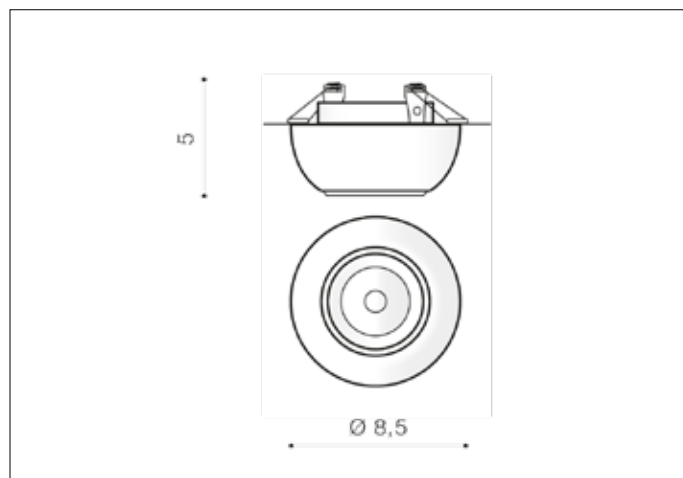

**AZzardo**<sup>®</sup>  
 LIGHTING

NEMO WHITE

AZ3398, EAN 5901238433989

**Dimensions** height / width / length [cm] **Product Specifications**

Product	5 x 8,5 x N/A
Mounting inlet:	2,5 x 6,8 x N/A
Ceiling base:	N/A x N/A x N/A
Shades	N/A x N/A x N/A

Line	TECHNICAL
Type	Downlight
Type of track	N/A
Colour	White
Material	Aluminium
Light source	1
Type of socket	GU10
Lumens	N/A
Kelvins	N/A
Beam angle	N/A
Dimmable	N/A
CCT	N/A
RGB	N/A
RA	N/A
App remote control	N/A
Remote control	N/A
Voltage	230V
Power	max LED 50W
Switch location	N/A
Protection class	IP20
Tilt	45°
Rotation	180°

**Shipping info** height / width / length [cm]

BOX 1:	6 x 10 x 10
BOX 2:	N/A x N/A x N/A
BOX 3:	N/A x N/A x N/A
Net weight [kg]	0,19
Gross weight [kg]	0,22

**Energy efficiency**

N/A

Azzardo Sp. z o.o.  
 ul. Strzeszyńska 33 60-479 Poznań,  
 NIP: 929-185-75-07