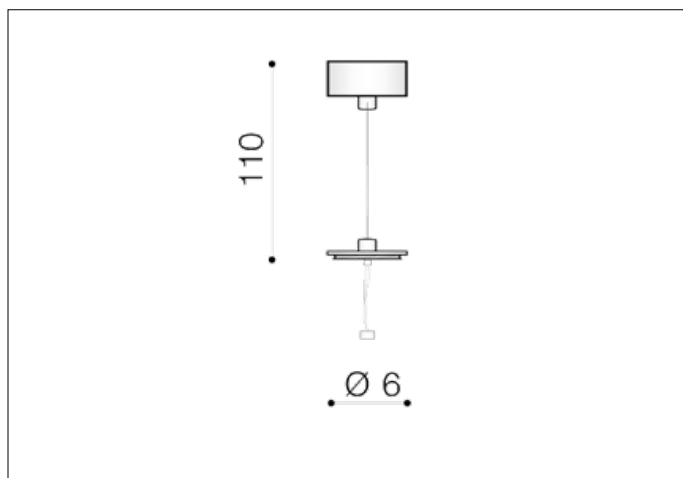

AZzardo[®]
LIGHTING

EREBUS BASE PENDANT BLACK
AZ3393, EAN 5901238433934

Dimensions height / width / length [cm] Product Specifications

Product	110 x 6 x N/A
Mounting inlet:	N/A x N/A x N/A
Ceiling base:	N/A x N/A x N/A
Shades	N/A x N/A x N/A

Line	TECHNICAL
Type	Base
Type of track	N/A
Colour	Black
Material	Aluminium
Light source	1
Type of socket	GU10
Lumens	N/A
Kelvins	N/A
Beam angle	N/A
Dimmable	N/A
CCT	N/A
RGB	N/A
RA	N/A
App remote control	N/A
Remote control	N/A
Voltage	230V
Power	max LED 35W
Switch location	N/A
Protection class	IP20
Tilt	N/A
Rotation	N/A

Shipping info height / width / length [cm]

BOX 1:	12 x 6,5 x 6,5
BOX 2:	N/A x N/A x N/A
BOX 3:	N/A x N/A x N/A
Net weight [kg]	0,15
Gross weight [kg]	0,2

Energy efficiency

N/A

Azzardo Sp. z o.o.
ul. Strzeszyńska 33 60-479 Poznań,
NIP: 929-185-75-07