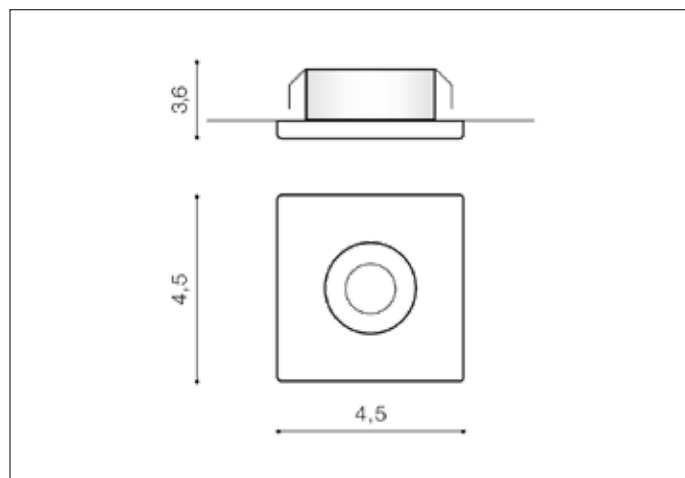

AZzardo[®]
LIGHTING

FILL S 4000K BLACK
AZ3380, EAN 5901238433804

Dimensions height / width / length [cm] Product Specifications

Product	3,6 x 4,5 x 4,5
Mounting inlet:	3,3 x 4 x N/A
Ceiling base:	N/A x N/A x N/A
Shades	N/A x N/A x N/A

Line	TECHNICAL
Type	Downlight
Type of track	N/A
Colour	Black
Material	Aluminium
Light source	1
Type of socket	LED INTEGRATED
Lumens	425
Kelvins	4000
Beam angle	N/A
Dimmable	N/A
CCT	N/A
RGB	N/A
RA	N/A
App remote control	N/A
Remote control	N/A
Voltage	230V
Power	5W
Switch location	N/A
Protection class	IP20
Tilt	N/A
Rotation	N/A

Shipping info height / width / length [cm]

BOX 1:	7 x 11,5 x 7
BOX 2:	N/A x N/A x N/A
BOX 3:	N/A x N/A x N/A
Net weight [kg]	0,12
Gross weight [kg]	0,15

Energy efficiency

Azzardo Sp. z o.o.
ul. Strzeszyńska 33 60-479 Poznań,
NIP: 929-185-75-07