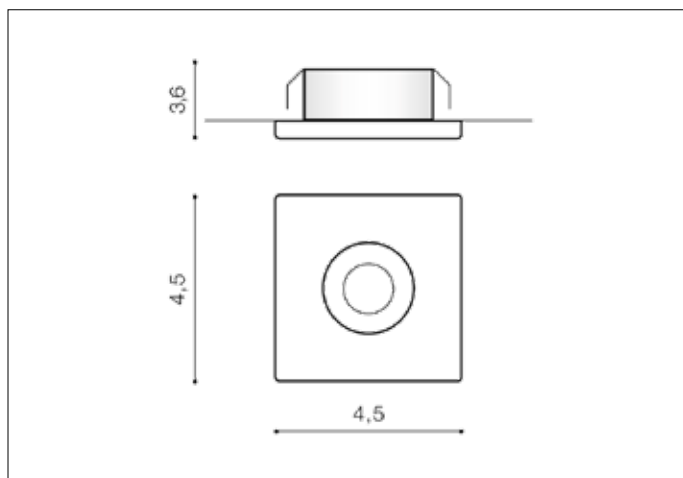

AZzardo[®]
LIGHTING

FILL S 3000K WHITE
AZ3377, EAN 5901238433774

Dimensions height / width / length [cm] Product Specifications

Product	3,6 x 4,5 x 4,5
Mounting inlet:	3,3 x 4 x N/A
Ceiling base:	N/A x N/A x N/A
Shades	N/A x N/A x N/A

Line	TECHNICAL
Type	Downlight
Type of track	N/A
Colour	White
Material	Aluminium
Light source	1
Type of socket	LED INTEGRATED
Lumens	425
Kelvins	3000
Beam angle	N/A
Dimmable	N/A
CCT	N/A
RGB	N/A
RA	N/A
App remote control	N/A
Remote control	N/A
Voltage	230V
Power	5W
Switch location	N/A
Protection class	IP20
Tilt	N/A
Rotation	N/A

Shipping info height / width / length [cm]

BOX 1:	7 x 11,5 x 7
BOX 2:	N/A x N/A x N/A
BOX 3:	N/A x N/A x N/A
Net weight [kg]	0,12
Gross weight [kg]	0,15

Energy efficiency

Azzardo Sp. z o.o.
ul. Strzeszyńska 33 60-479 Poznań,
NIP: 929-185-75-07