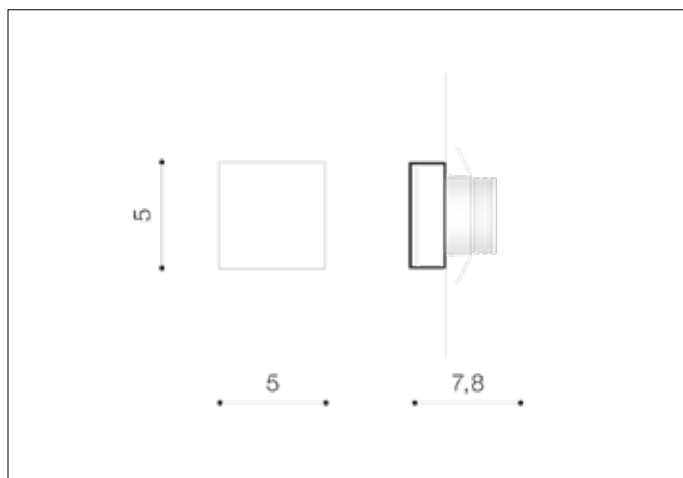

AZzardo[®]
LIGHTING

OZ BLACK

AZ3372, EAN 5901238433729

Dimensions height / width / length [cm] Product Specifications

Product	7,8 x 5 x 5
Mounting inlet:	4,8 x 4,8 x 6,5
Ceiling base:	N/A x N/A x N/A
Shades	N/A x N/A x N/A

Line	TECHNICAL
Type	Stairs
Type of track	N/A
Colour	Black
Material	Glass / Metal
Light source	1
Type of socket	LED INTEGRATED
Lumens	85
Kelvins	4000
Beam angle	N/A
Dimmable	N/A
CCT	N/A
RGB	N/A
RA	N/A
App remote control	N/A
Remote control	N/A
Voltage	230V
Power	1W
Switch location	N/A
Protection class	IP20
Tilt	N/A
Rotation	N/A

Shipping info height / width / length [cm]

BOX 1:	6,5 x 11 x 6,5
BOX 2:	N/A x N/A x N/A
BOX 3:	N/A x N/A x N/A
Net weight [kg]	0,12
Gross weight [kg]	0,15

Energy efficiency

Azzardo Sp. z o.o.
ul. Strzeszyńska 33 60-479 Poznań,
NIP: 929-185-75-07