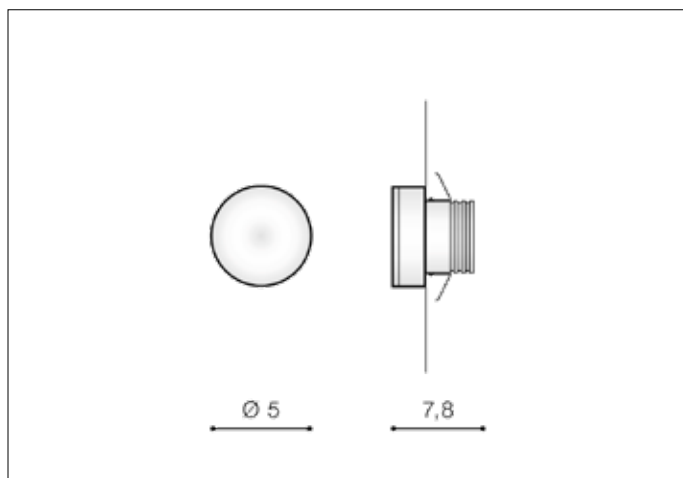

AZzardo[®]
LIGHTING

TAZ SN
AZ3371, EAN 5901238433712

Dimensions height / width / length [cm] Product Specifications

Product	5 x 5 x 7,8
Mounting inlet:	N/A x 4,8 x 6,5
Ceiling base:	N/A x N/A x N/A
Shades	N/A x N/A x N/A

Line	TECHNICAL
Type	Stairs
Type of track	N/A
Colour	Satin Nickel
Material	Aluminium / Acryl
Light source	1
Type of socket	LED INTEGRATED
Lumens	85
Kelvins	4000
Beam angle	N/A
Dimmable	N/A
CCT	N/A
RGB	N/A
RA	N/A
App remote control	N/A
Remote control	N/A
Voltage	230V
Power	1W
Switch location	N/A
Protection class	IP20
Tilt	N/A
Rotation	N/A

Shipping info height / width / length [cm]

BOX 1:	6,5 x 11 x 6,5
BOX 2:	N/A x N/A x N/A
BOX 3:	N/A x N/A x N/A
Net weight [kg]	0,12
Gross weight [kg]	0,15

Energy efficiency

Azzardo Sp. z o.o.
ul. Strzeszyńska 33 60-479 Poznań,
NIP: 929-185-75-07