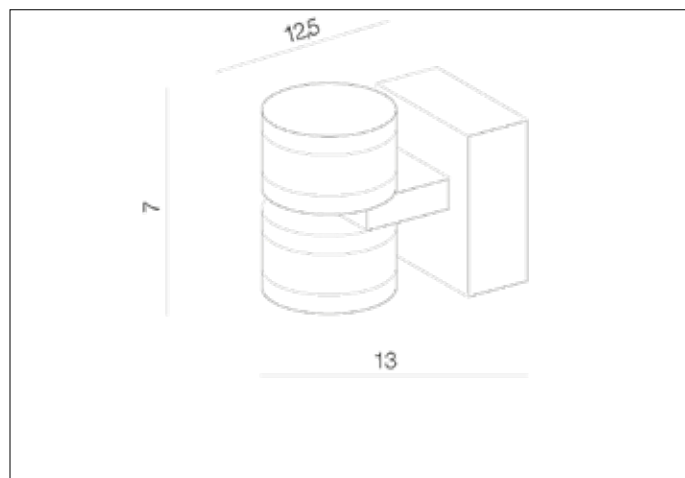

**AZzardo**<sup>®</sup>  
 LIGHTING

TANZA

AZ3361, EAN 5901238433613

**Dimensions** height / width / length [cm] **Product Specifications**

Product	7 x 13 x 12,5
Mounting inlet:	N/A x N/A x N/A
Ceiling base:	N/A x N/A x N/A
Shades	7 x 5 x N/A

Line	DECORATIVE
Type	Wall
Type of track	N/A
Colour	Chrome / Clear / White
Material	Aluminium / Acryl
Light source	2
Type of socket	LED INTEGRATED
Lumens	850
Kelvins	4000
Beam angle	N/A
Dimmable	N/A
CCT	N/A
RGB	N/A
RA	N/A
App remote control	N/A
Remote control	N/A
Voltage	230V
Power	10W
Switch location	N/A
Protection class	IP44
Tilt	N/A
Rotation	N/A

**Shipping info** height / width / length [cm]

BOX 1:	9,5 x 16 x 14
BOX 2:	N/A x N/A x N/A
BOX 3:	N/A x N/A x N/A
Net weight [kg]	0,8
Gross weight [kg]	0,9

**Energy efficiency**

Azzardo Sp. z o.o.  
 ul. Strzeszyńska 33 60-479 Poznań,  
 NIP: 929-185-75-07