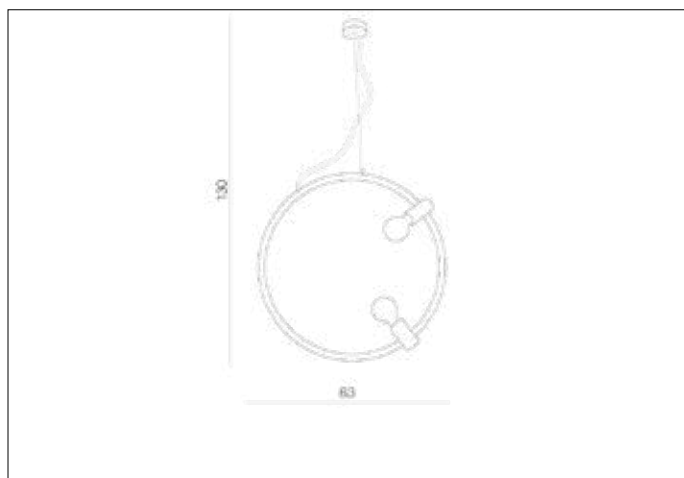

AZzardo[®]
LIGHTING

ORSOLA WHITE
AZ3354, EAN 5901238433545

Dimensions height / width / length [cm] Product Specifications

Product	130 x 63 x N/A
Mounting inlet:	N/A x N/A x N/A
Ceiling base:	2,5 x 10 x N/A
Shades	63 x 63 x 5

Line	DECORATIVE
Type	Pendant
Type of track	N/A
Colour	White
Material	Metal / PC
Light source	2
Type of socket	E27
Lumens	N/A
Kelvins	N/A
Beam angle	N/A
Dimmable	N/A
CCT	N/A
RGB	N/A
RA	N/A
App remote control	N/A
Remote control	N/A
Voltage	230V
Power	max LED 60W
Switch location	N/A
Protection class	IP20
Tilt	N/A
Rotation	N/A

Shipping info height / width / length [cm]

BOX 1:	64 x 61 x 10,5
BOX 2:	N/A x N/A x N/A
BOX 3:	N/A x N/A x N/A
Net weight [kg]	2,3
Gross weight [kg]	2

Energy efficiency

Azzardo Sp. z o.o.
ul. Strzeszyńska 33 60-479 Poznań,
NIP: 929-185-75-07