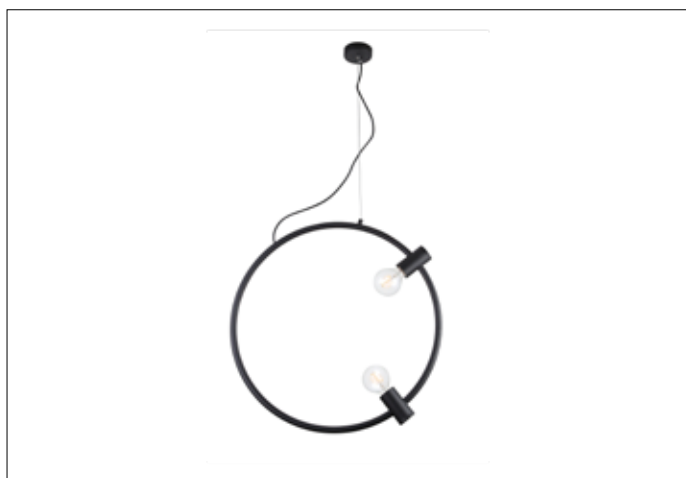

AZzardo[®]
LIGHTING

ORSOLA BLACK
AZ3353, EAN 5901238433538

Dimensions height / width / length [cm] Product Specifications

Product	130 x 63 x N/A
Mounting inlet:	N/A x N/A x N/A
Ceiling base:	2,5 x 10 x N/A
Shades	63 x 63 x 5

Line	DECORATIVE
Type	Pendant
Type of track	N/A
Colour	Black
Material	Metal / PC
Light source	2
Type of socket	E27
Lumens	N/A
Kelvins	N/A
Beam angle	N/A
Dimmable	N/A
CCT	N/A
RGB	N/A
RA	N/A
App remote control	N/A
Remote control	N/A
Voltage	230V
Power	max LED 60W
Switch location	N/A
Protection class	IP20
Tilt	N/A
Rotation	N/A