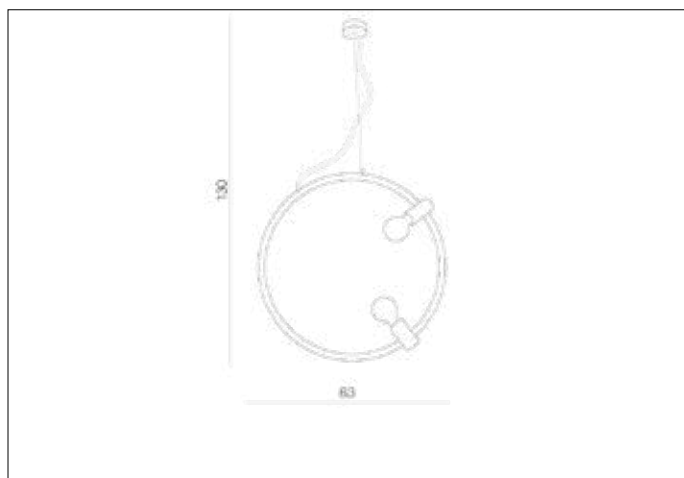

AZzardo[®]
LIGHTING

ORSOLA BLACK
AZ3353, EAN 5901238433538

Dimensions height / width / length [cm] Product Specifications

Product	130 x 63 x N/A
Mounting inlet:	N/A x N/A x N/A
Ceiling base:	2,5 x 10 x N/A
Shades	63 x 63 x 5

Line	DECORATIVE
Type	Pendant
Type of track	N/A
Colour	Black
Material	Metal / PC
Light source	2
Type of socket	E27
Lumens	N/A
Kelvins	N/A
Beam angle	N/A
Dimmable	N/A
CCT	N/A
RGB	N/A
RA	N/A
App remote control	N/A
Remote control	N/A
Voltage	230V
Power	max LED 60W
Switch location	N/A
Protection class	IP20
Tilt	N/A
Rotation	N/A

Shipping info height / width / length [cm]

BOX 1:	64 x 61 x 10,5
BOX 2:	N/A x N/A x N/A
BOX 3:	N/A x N/A x N/A
Net weight [kg]	2,3
Gross weight [kg]	2

Energy efficiency

N/A

Azzardo Sp. z o.o.
ul. Strzeszyńska 33 60-479 Poznań,
NIP: 929-185-75-07