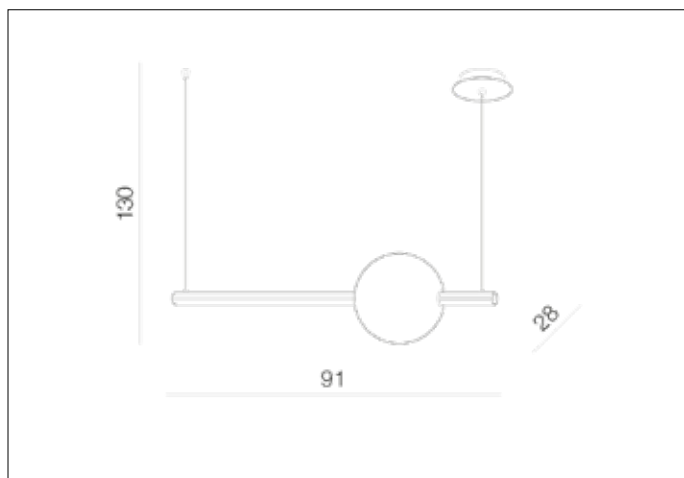

AZzardo[®]
LIGHTING

SANDRA 1 BLACK
AZ3351, EAN 5901238433514

Dimensions height / width / length [cm] Product Specifications

Product	130 x 91 x 28
Mounting inlet:	N/A x N/A x N/A
Ceiling base:	4 x 20 x N/A
Shades	28 x 28 x N/A

Line	DECORATIVE
Type	Pendant
Type of track	N/A
Colour	Black
Material	Glass / Metal
Light source	1
Type of socket	LED INTEGRATED
Lumens	2340
Kelvins	3000
Beam angle	N/A
Dimmable	YES
CCT	N/A
RGB	N/A
RA	N/A
App remote control	N/A
Remote control	N/A
Voltage	230V
Power	36W
Switch location	N/A
Protection class	IP20
Tilt	N/A
Rotation	N/A

Shipping info height / width / length [cm]

BOX 1:	34 x 96 x 39
BOX 2:	N/A x N/A x N/A
BOX 3:	N/A x N/A x N/A
Net weight [kg]	3,3
Gross weight [kg]	3,7

Energy efficiency

Azzardo Sp. z o.o.
ul. Strzeszyńska 33 60-479 Poznań,
NIP: 929-185-75-07