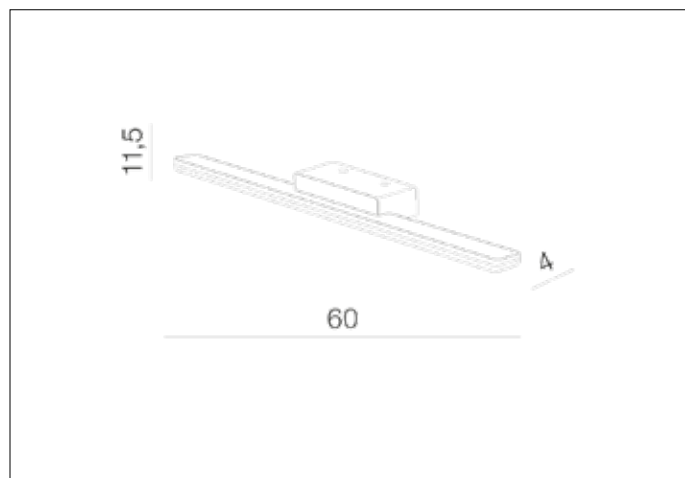

AZzardo[®]
LIGHTING

EPSILON 60 4000K BLACK
AZ3348, EAN 5901238433484

Dimensions height / width / length [cm] Product Specifications

Product	4 x 60 x 11,5
Mounting inlet:	N/A x N/A x N/A
Ceiling base:	N/A x N/A x N/A
Shades	1,4 x 60 x 5

Line	DECORATIVE
Type	Wall
Type of track	N/A
Colour	Black
Material	Aluminium / PC
Light source	1
Type of socket	LED INTEGRATED
Lumens	1530
Kelvins	4000
Beam angle	N/A
Dimmable	N/A
CCT	N/A
RGB	N/A
RA	N/A
App remote control	N/A
Remote control	N/A
Voltage	230V
Power	18W
Switch location	N/A
Protection class	IP44
Tilt	N/A
Rotation	N/A

Shipping info height / width / length [cm]

BOX 1:	65 x 15,5 x 7,5
BOX 2:	N/A x N/A x N/A
BOX 3:	N/A x N/A x N/A
Net weight [kg]	1,2
Gross weight [kg]	1,4

Energy efficiency

Azzardo Sp. z o.o.
ul. Strzeszyńska 33 60-479 Poznań,
NIP: 929-185-75-07