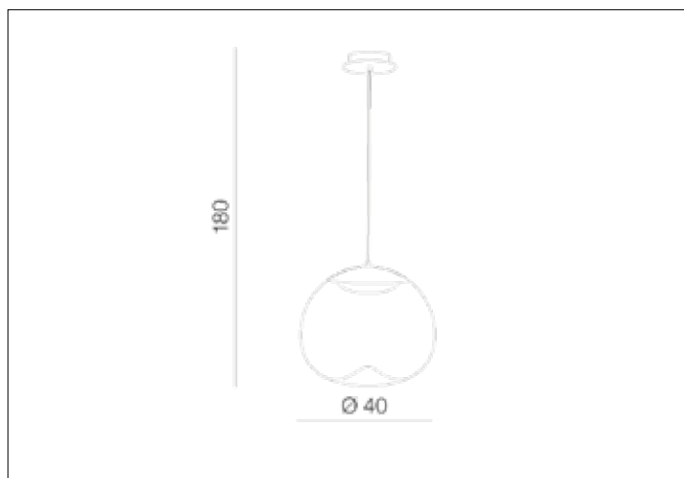

AZzardo[®]
 LIGHTING

HELENA A

AZ3341, EAN 5901238433415

Dimensions height / width / length [cm] **Product Specifications**

Product	180 x 40 x N/A
Mounting inlet:	N/A x N/A x N/A
Ceiling base:	4 x 20 x N/A
Shades	32 x 40 x N/A

Line	DECORATIVE
Type	Pendant
Type of track	N/A
Colour	Brass / Champagne
Material	Metal / Glass
Light source	1
Type of socket	LED INTEGRATED
Lumens	1785
Kelvins	3000
Beam angle	N/A
Dimmable	N/A
CCT	N/A
RGB	N/A
RA	N/A
App remote control	N/A
Remote control	N/A
Voltage	230V
Power	21W
Switch location	N/A
Protection class	IP20
Tilt	N/A
Rotation	N/A

Shipping info height / width / length [cm]

BOX 1:	51 x 47 x 47
BOX 2:	N/A x N/A x N/A
BOX 3:	N/A x N/A x N/A
Net weight [kg]	5
Gross weight [kg]	5,6

Energy efficiency

Azzardo Sp. z o.o.
 ul. Strzeszyńska 33 60-479 Poznań,
 NIP: 929-185-75-07