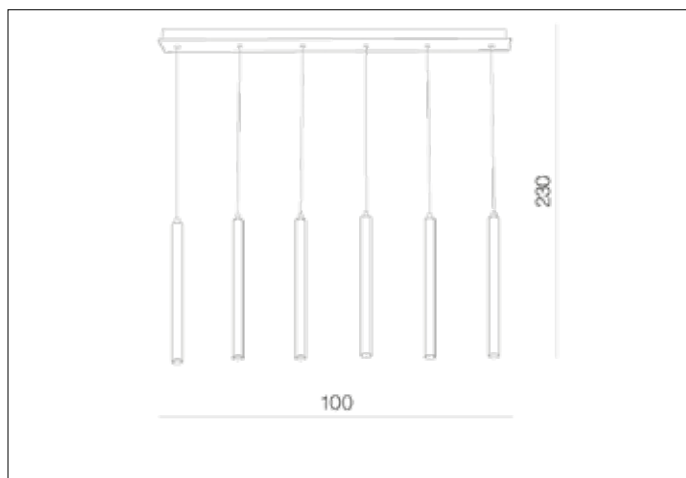

AZzardo[®]
LIGHTING

IZOLDA 6
AZ3340, EAN 5901238433408

Dimensions height / width / length [cm] Product Specifications

Product	230 x 100 x 7
Mounting inlet:	N/A x N/A x N/A
Ceiling base:	3,5 x 100 x 7
Shades	40 x 3 x N/A

Line	DECORATIVE
Type	Pendant
Type of track	N/A
Colour	Black / Light brown
Material	Metal / Rubber Wood
Light source	6
Type of socket	LED INTEGRATED
Lumens	2550
Kelvins	3000
Beam angle	N/A
Dimmable	N/A
CCT	N/A
RGB	N/A
RA	N/A
App remote control	N/A
Remote control	N/A
Voltage	230V
Power	30W
Switch location	N/A
Protection class	IP20
Tilt	N/A
Rotation	N/A

Shipping info height / width / length [cm]

BOX 1:	11 x 35 x 105
BOX 2:	N/A x N/A x N/A
BOX 3:	N/A x N/A x N/A
Net weight [kg]	4,3
Gross weight [kg]	4,8

Energy efficiency

Azzardo Sp. z o.o.
ul. Strzeszyńska 33 60-479 Poznań,
NIP: 929-185-75-07