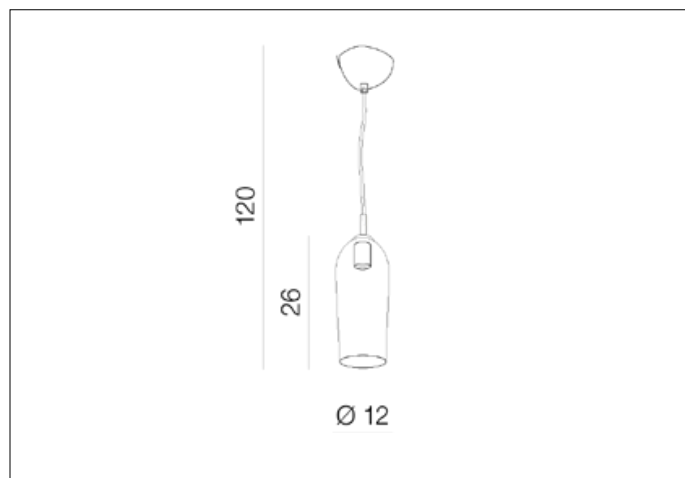

AZzardo[®]
LIGHTING

BLANCA 1 CHAMPAGNE
AZ3337, EAN 5901238433378

Dimensions height / width / length [cm] Product Specifications

Product	120 x 12 x N/A
Mounting inlet:	N/A x N/A x N/A
Ceiling base:	6,5 x 12 x N/A
Shades	25 x 11 x N/A

Line	DECORATIVE
Type	Pendant
Type of track	N/A
Colour	Champagne
Material	Metal / Glass
Light source	1
Type of socket	E14
Lumens	N/A
Kelvins	N/A
Beam angle	N/A
Dimmable	N/A
CCT	N/A
RGB	N/A
RA	N/A
App remote control	N/A
Remote control	N/A
Voltage	230V
Power	max LED 40W
Switch location	N/A
Protection class	IP20
Tilt	N/A
Rotation	N/A

Shipping info height / width / length [cm]

BOX 1:	18 x 45 x 18
BOX 2:	N/A x N/A x N/A
BOX 3:	N/A x N/A x N/A
Net weight [kg]	1
Gross weight [kg]	1,1

Energy efficiency

N/A

Azzardo Sp. z o.o.
ul. Strzeszyńska 33 60-479 Poznań,
NIP: 929-185-75-07