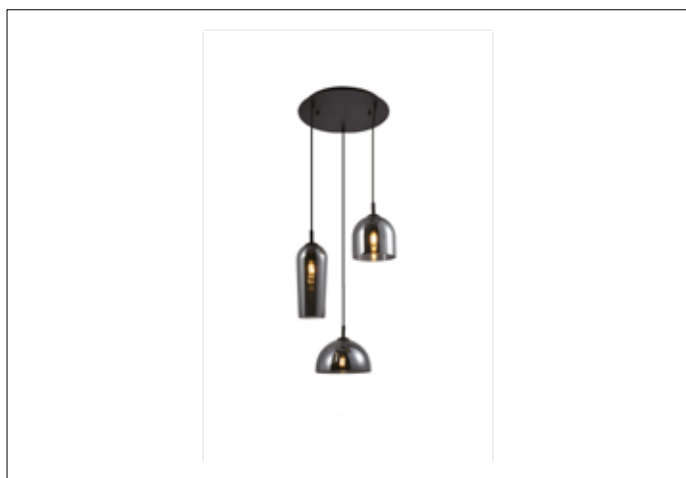

AZzardo[®]
 LIGHTING

 BLANCA 3 SMOKY
 AZ3336, EAN 5901238433361

Dimensions height / width / length [cm] **Product Specifications**

Product	150 x 45 x N/A
Mounting inlet:	N/A x N/A x N/A
Ceiling base:	3 x 35 x N/A
Shades	1x 25 ~ 1x 15 ~ 1x 12 x 1x 11 ~ 1x 15 ~ 1x 20 x N/A

www.azzardolighting.com

Line	DECORATIVE
Type	Pendant
Type of track	N/A
Colour	Smoky
Material	Metal / Glass
Light source	3
Type of socket	E14
Lumens	N/A
Kelvins	N/A
Beam angle	N/A
Dimmable	N/A
CCT	N/A
RGB	N/A
RA	N/A
App remote control	N/A
Remote control	N/A
Voltage	230V
Power	max LED 40W
Switch location	N/A
Protection class	IP20
Tilt	N/A
Rotation	N/A