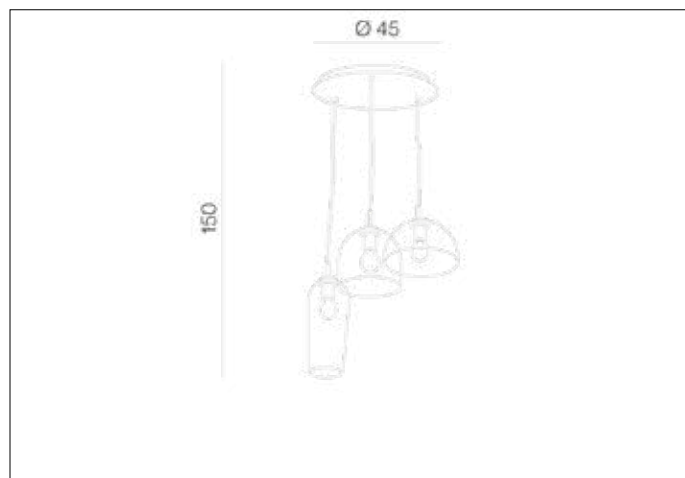

AZzardo[®]
 LIGHTING

 BLANCA 3 SMOKY
 AZ3336, EAN 5901238433361

Dimensions height / width / length [cm] **Product Specifications**

Product	150 x 45 x N/A
Mounting inlet:	N/A x N/A x N/A
Ceiling base:	3 x 35 x N/A
Shades	1x 25 ~ 1x 15 ~ 1x 12 x 1x 11 ~ 1x 15 ~ 1x 20 x N/A

Shipping info height / width / length [cm]

BOX 1:	28 x 46 x 40
BOX 2:	N/A x N/A x N/A
BOX 3:	N/A x N/A x N/A
Net weight [kg]	3,7
Gross weight [kg]	4,1

Energy efficiency

Azzardo Sp. z o.o.
 ul. Strzeszyńska 33 60-479 Poznań,
 NIP: 929-185-75-07

www.azzardolighting.com

Line	DECORATIVE
Type	Pendant
Type of track	N/A
Colour	Smoky
Material	Metal / Glass
Light source	3
Type of socket	E14
Lumens	N/A
Kelvins	N/A
Beam angle	N/A
Dimmable	N/A
CCT	N/A
RGB	N/A
RA	N/A
App remote control	N/A
Remote control	N/A
Voltage	230V
Power	max LED 40W
Switch location	N/A
Protection class	IP20
Tilt	N/A
Rotation	N/A