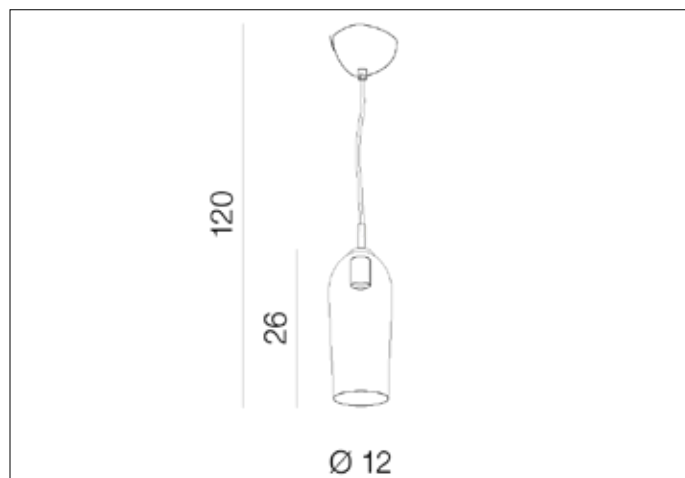

AZzardo[®]
LIGHTING

BLANCA 1 SMOKY
AZ3335, EAN 5901238433354

Dimensions height / width / length [cm] Product Specifications

Product	120 x 12 x N/A
Mounting inlet:	N/A x N/A x N/A
Ceiling base:	6,5 x 12 x N/A
Shades	25 x 11 x N/A

Line	DECORATIVE
Type	Pendant
Type of track	N/A
Colour	Smoky
Material	Metal / Glass
Light source	1
Type of socket	E14
Lumens	N/A
Kelvins	N/A
Beam angle	N/A
Dimmable	N/A
CCT	N/A
RGB	N/A
RA	N/A
App remote control	N/A
Remote control	N/A
Voltage	230V
Power	max LED 40W
Switch location	N/A
Protection class	IP20
Tilt	N/A
Rotation	N/A

Shipping info height / width / length [cm]

BOX 1:	18 x 45 x 18
BOX 2:	N/A x N/A x N/A
BOX 3:	N/A x N/A x N/A
Net weight [kg]	1
Gross weight [kg]	1,1

Energy efficiency

N/A

Azzardo Sp. z o.o.
ul. Strzeszyńska 33 60-479 Poznań,
NIP: 929-185-75-07