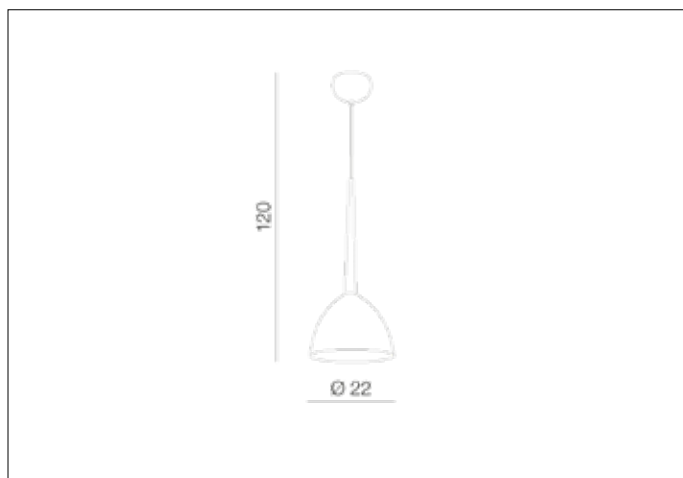

AZzardo[®]
 LIGHTING

ELIZA 1

AZ3334, EAN 5901238433347

Dimensions height / width / length [cm] **Product Specifications**

Product	120 x 22 x N/A
Mounting inlet:	N/A x N/A x N/A
Ceiling base:	6,5 x 12 x N/A
Shades	17 x 22 x N/A

Line	DECORATIVE
Type	Pendant
Type of track	N/A
Colour	White / Black
Material	Metal / Glass
Light source	1
Type of socket	E14
Lumens	N/A
Kelvins	N/A
Beam angle	N/A
Dimmable	N/A
CCT	N/A
RGB	N/A
RA	N/A
App remote control	N/A
Remote control	N/A
Voltage	230V
Power	N/A
Switch location	N/A
Protection class	IP20
Tilt	N/A
Rotation	N/A

Shipping info height / width / length [cm]

BOX 1:	29 x 45 x 29
BOX 2:	N/A x N/A x N/A
BOX 3:	N/A x N/A x N/A
Net weight [kg]	1,7
Gross weight [kg]	1,9

Energy efficiency

N/A

Azzardo Sp. z o.o.
 ul. Strzeszyńska 33 60-479 Poznań,
 NIP: 929-185-75-07