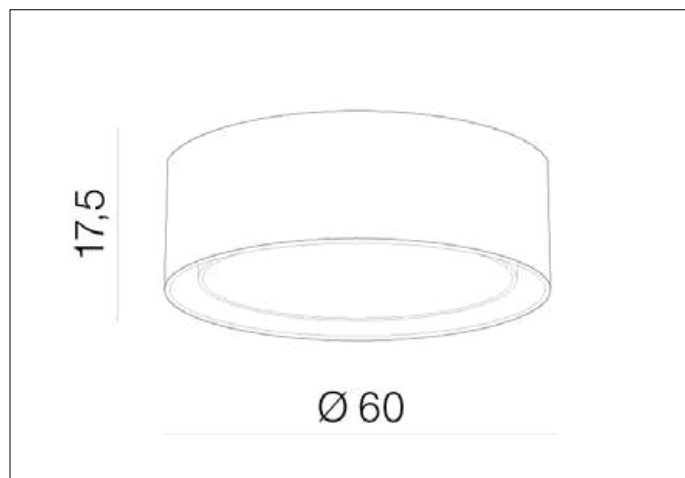

AZzardo[®]
LIGHTING

MILO XL WHITE
AZ3330, EAN 5901238433309

Dimensions height / width / length [cm] Product Specifications

Product	17,5 x 60 x N/A
Mounting inlet:	N/A x N/A x N/A
Ceiling base:	N/A x N/A x N/A
Shades	N/A x N/A x N/A

Line	DECORATIVE
Type	Top
Type of track	N/A
Colour	White
Material	Fabric / Acryl / Metal
Light source	4
Type of socket	E27
Lumens	N/A
Kelvins	N/A
Beam angle	N/A
Dimmable	N/A
CCT	N/A
RGB	N/A
RA	N/A
App remote control	N/A
Remote control	N/A
Voltage	230V
Power	max LED 60W
Switch location	N/A
Protection class	IP20
Tilt	N/A
Rotation	N/A

Shipping info height / width / length [cm]

BOX 1:	24 x 69 x 69
BOX 2:	N/A x N/A x N/A
BOX 3:	N/A x N/A x N/A
Net weight [kg]	5,4
Gross weight [kg]	6

Energy efficiency

N/A

Azzardo Sp. z o.o.
ul. Strzeszyńska 33 60-479 Poznań,
NIP: 929-185-75-07