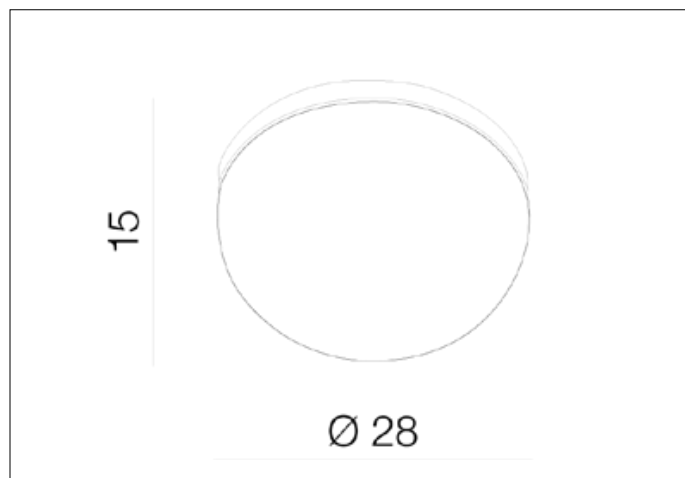

AZzardo[®]
LIGHTING

KALLISTO WHITE
AZ3327, EAN 5901238433279

Dimensions height / width / length [cm] Product Specifications

Product	15 x 28 x N/A
Mounting inlet:	N/A x N/A x N/A
Ceiling base:	N/A x N/A x N/A
Shades	N/A x N/A x N/A

Line	DECORATIVE
Type	Top
Type of track	N/A
Colour	White
Material	Glass / Aluminium
Light source	2
Type of socket	E27
Lumens	N/A
Kelvins	N/A
Beam angle	N/A
Dimmable	N/A
CCT	N/A
RGB	N/A
RA	N/A
App remote control	N/A
Remote control	N/A
Voltage	230V
Power	max LED 40W
Switch location	N/A
Protection class	IP44
Tilt	N/A
Rotation	N/A

Shipping info height / width / length [cm]

BOX 1:	20 x 34 x 34
BOX 2:	N/A x N/A x N/A
BOX 3:	N/A x N/A x N/A
Net weight [kg]	2,1
Gross weight [kg]	2,4

Energy efficiency

N/A

Azzardo Sp. z o.o.
ul. Strzeszyńska 33 60-479 Poznań,
NIP: 929-185-75-07