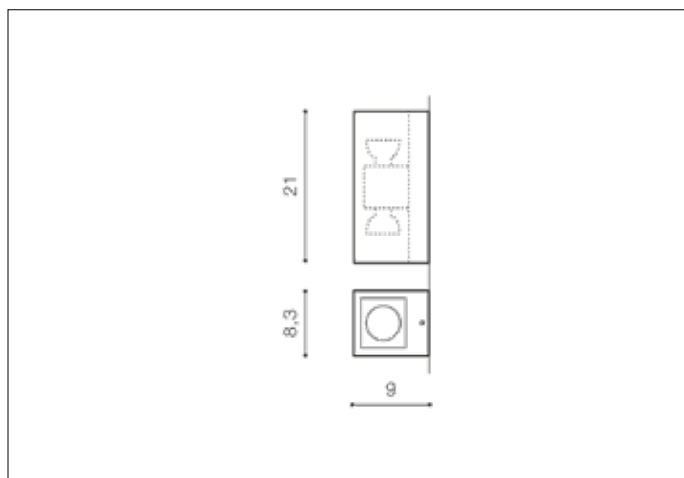

## Dimensions height / width / length [cm] Product Specifications

Product	21 x 8,3 x 9
Mounting inlet:	N/A x N/A x N/A
Ceiling base:	N/A x N/A x N/A
Shades	N/A x N/A x N/A

Line	TECHNICAL
Type	Wall
Type of track	N/A
Colour	White
Material	Glass / Metal
Light source	2
Type of socket	GU10
Lumens	N/A
Kelvins	N/A
Beam angle	N/A
Dimmable	N/A
CCT	N/A
RGB	N/A
RA	N/A
App remote control	N/A
Remote control	N/A
Voltage	230V
Power	max LED 35W
Switch location	N/A
Protection class	IP54
Tilt	N/A
Rotation	N/A

## Shipping info height / width / length [cm]

BOX 1:	22 x 10,5 x 9,5
BOX 2:	N/A x N/A x N/A
BOX 3:	N/A x N/A x N/A
Net weight [kg]	0,9
Gross weight [kg]	1