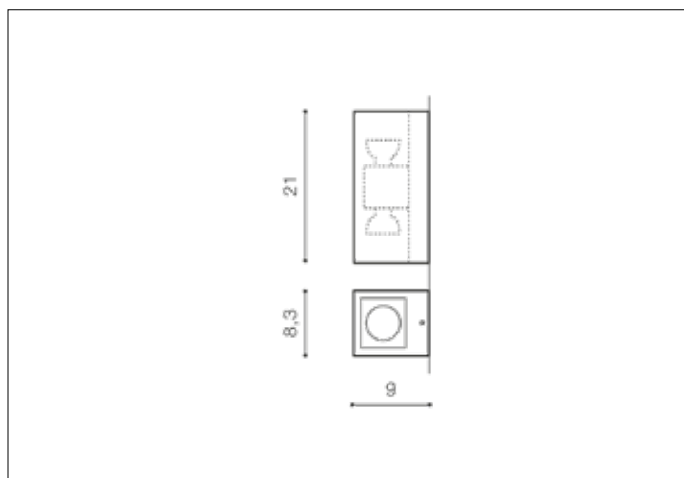

AZzardo[®]
LIGHTING

JAKE WALL 2 DGR
AZ3321, EAN 5901238433217

Dimensions height / width / length [cm] Product Specifications

Product	21 x 8,3 x 9
Mounting inlet:	N/A x N/A x N/A
Ceiling base:	N/A x N/A x N/A
Shades	N/A x N/A x N/A

Line	TECHNICAL
Type	Wall
Type of track	N/A
Colour	Dark Grey
Material	Glass / Metal
Light source	2
Type of socket	GU10
Lumens	N/A
Kelvins	N/A
Beam angle	N/A
Dimmable	N/A
CCT	N/A
RGB	N/A
RA	N/A
App remote control	N/A
Remote control	N/A
Voltage	230V
Power	max LED 35W
Switch location	N/A
Protection class	IP54
Tilt	N/A
Rotation	N/A

Shipping info height / width / length [cm]

BOX 1:	22 x 10,5 x 9,5
BOX 2:	N/A x N/A x N/A
BOX 3:	N/A x N/A x N/A
Net weight [kg]	0,9
Gross weight [kg]	1

Energy efficiency

N/A

Azzardo Sp. z o.o.
ul. Strzeszyńska 33 60-479 Poznań,
NIP: 929-185-75-07