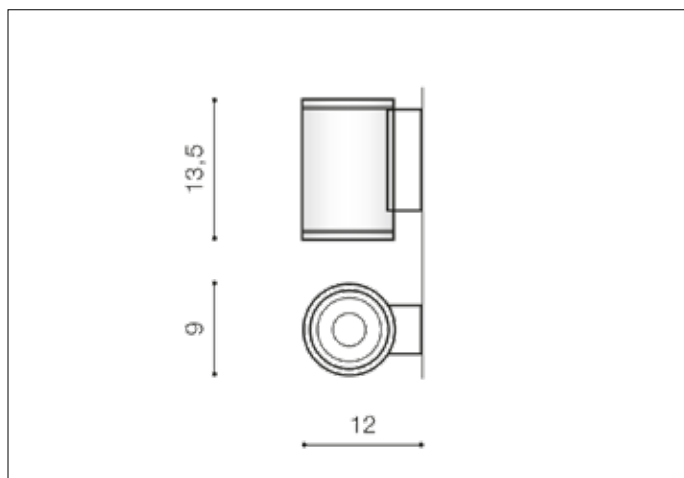

AZzardo[®]
LIGHTING

JOE WALL 1 DGR
AZ3317, EAN 5901238433170

Dimensions height / width / length [cm] Product Specifications

| | |
|-----------------|-----------------|
| Product | 13,5 x 9 x 12 |
| Mounting inlet: | N/A x N/A x N/A |
| Ceiling base: | N/A x N/A x N/A |
| Shades | N/A x N/A x N/A |

| | |
|--------------------|---------------|
| Line | TECHNICAL |
| Type | Wall |
| Type of track | N/A |
| Colour | Dark Grey |
| Material | Metal / Glass |
| Light source | 1 |
| Type of socket | GU10 |
| Lumens | N/A |
| Kelvins | N/A |
| Beam angle | N/A |
| Dimmable | N/A |
| CCT | N/A |
| RGB | N/A |
| RA | N/A |
| App remote control | N/A |
| Remote control | N/A |
| Voltage | 230V |
| Power | max LED 35W |
| Switch location | N/A |
| Protection class | IP54 |
| Tilt | N/A |
| Rotation | N/A |

Shipping info height / width / length [cm]

| | |
|-------------------|-----------------|
| BOX 1: | 17 x 13 x 9,5 |
| BOX 2: | N/A x N/A x N/A |
| BOX 3: | N/A x N/A x N/A |
| Net weight [kg] | 0,6 |
| Gross weight [kg] | 0,7 |