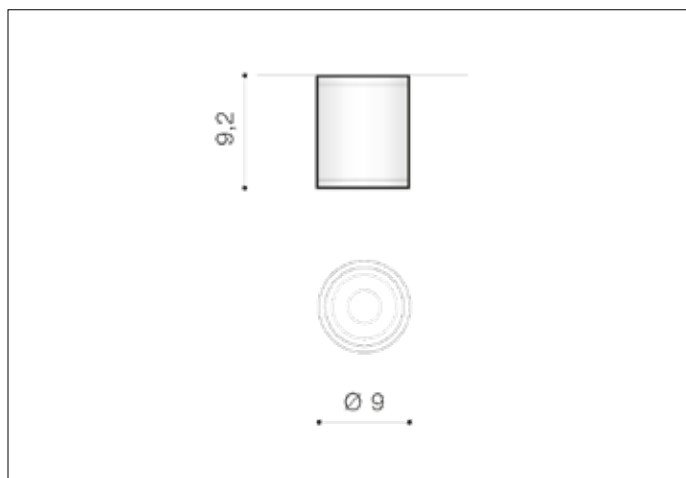

### Dimensions height / width / length [cm] Product Specifications

Product	9,2 x 9 x N/A
Mounting inlet:	N/A x N/A x N/A
Ceiling base:	N/A x N/A x N/A
Shades	N/A x N/A x N/A

Line	TECHNICAL
Type	Exposed Downlight
Type of track	N/A
Colour	Black
Material	Metal / Glass
Light source	1
Type of socket	GU10
Lumens	N/A
Kelvins	N/A
Beam angle	N/A
Dimmable	N/A
CCT	N/A
RGB	N/A
RA	N/A
App remote control	N/A
Remote control	N/A
Voltage	230V
Power	max LED 35W
Switch location	N/A
Protection class	IP54
Tilt	N/A
Rotation	N/A

### Shipping info height / width / length [cm]

BOX 1:	10,5 x 10 x 10
BOX 2:	N/A x N/A x N/A
BOX 3:	N/A x N/A x N/A
Net weight [kg]	0,35
Gross weight [kg]	0,4