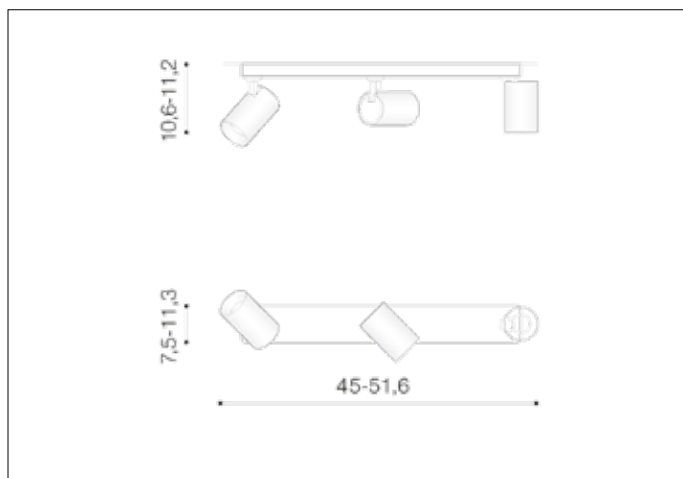

AZzardo[®]
LIGHTING

EXO 3 BLACK
AZ3197, EAN 5901238431978

Dimensions height / width / length [cm] Product Specifications

Product	10,6 ~ 11,2 x 45 ~ 51,6 x 7,5 ~ 11,3
Mounting inlet:	N/A x N/A x N/A
Ceiling base:	2,5 x 45 x 7,5
Shades	8 x 6 x N/A

Line	TECHNICAL
Type	Exposed Downlight
Type of track	N/A
Colour	Black
Material	Metal
Light source	3
Type of socket	GU10
Lumens	N/A
Kelvins	N/A
Beam angle	N/A
Dimmable	N/A
CCT	N/A
RGB	N/A
RA	N/A
App remote control	N/A
Remote control	N/A
Voltage	230V
Power	max LED 35W
Switch location	N/A
Protection class	IP20
Tilt	90°
Rotation	360°

Shipping info height / width / length [cm]

BOX 1:	12,5 x 45,5 x 8
BOX 2:	N/A x N/A x N/A
BOX 3:	N/A x N/A x N/A
Net weight [kg]	0,8
Gross weight [kg]	0,9

Energy efficiency

N/A

Azzardo Sp. z o.o.
ul. Strzeszyńska 33 60-479 Poznań,
NIP: 929-185-75-07