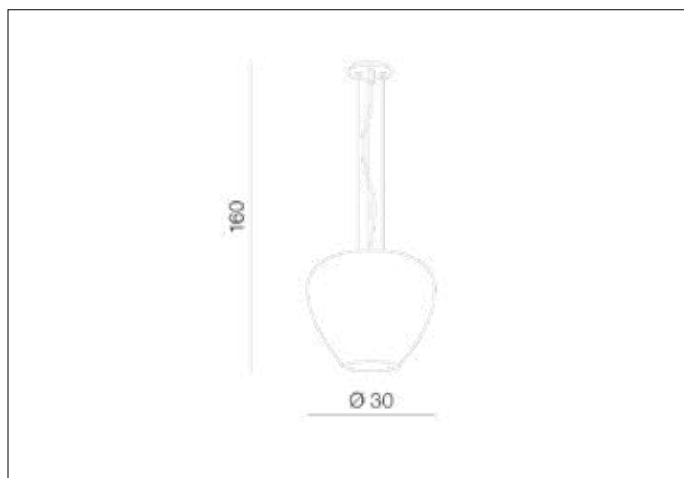

AZzardo[®]
LIGHTING

BALORO M GOLD
AZ3180, EAN 5901238431800

Dimensions height / width / length [cm] Product Specifications

Product	160 x 30 x N/A
Mounting inlet:	N/A x N/A x N/A
Ceiling base:	3 x 13 x N/A
Shades	23 x 30 x N/A

Line	DECORATIVE
Type	Pendant
Type of track	N/A
Colour	Gold
Material	Metal / Glass
Light source	1
Type of socket	E27
Lumens	N/A
Kelvins	N/A
Beam angle	N/A
Dimmable	N/A
CCT	N/A
RGB	N/A
RA	N/A
App remote control	N/A
Remote control	N/A
Voltage	230V
Power	max LED 60W
Switch location	N/A
Protection class	IP20
Tilt	N/A
Rotation	N/A

Shipping info height / width / length [cm]

BOX 1:	40 x 38 x 38
BOX 2:	N/A x N/A x N/A
BOX 3:	N/A x N/A x N/A
Net weight [kg]	2,4
Gross weight [kg]	2,7

Energy efficiency

N/A

Azzardo Sp. z o.o.
ul. Strzeszyńska 33 60-479 Poznań,
NIP: 929-185-75-07