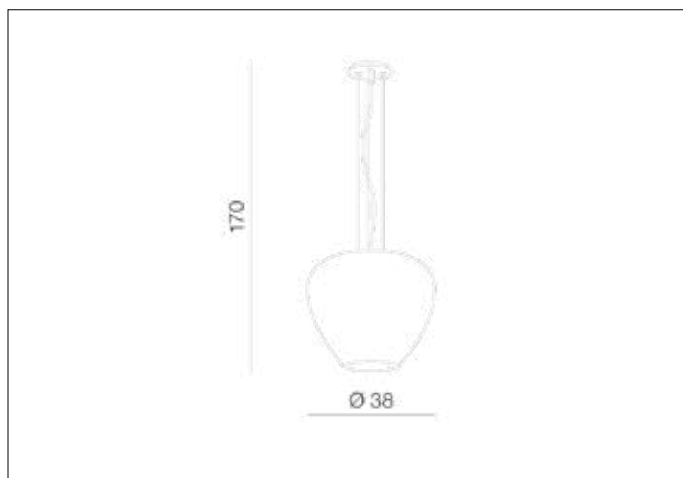

AZzardo[®]
LIGHTING

BALORO L GOLD
AZ3179, EAN 5901238431794

Dimensions height / width / length [cm] Product Specifications

Product	170 x 38 x N/A
Mounting inlet:	N/A x N/A x N/A
Ceiling base:	3 x 13 x N/A
Shades	30 x 38 x N/A

Line	DECORATIVE
Type	Pendant
Type of track	N/A
Colour	Gold
Material	Metal / Glass
Light source	1
Type of socket	E27
Lumens	N/A
Kelvins	N/A
Beam angle	N/A
Dimmable	N/A
CCT	N/A
RGB	N/A
RA	N/A
App remote control	N/A
Remote control	N/A
Voltage	230V
Power	max LED 60W
Switch location	N/A
Protection class	IP20
Tilt	N/A
Rotation	N/A

Shipping info height / width / length [cm]

BOX 1:	43 x 46 x 47
BOX 2:	N/A x N/A x N/A
BOX 3:	N/A x N/A x N/A
Net weight [kg]	3,5
Gross weight [kg]	3,9

Energy efficiency

N/A

Azzardo Sp. z o.o.
ul. Strzeszyńska 33 60-479 Poznań,
NIP: 929-185-75-07