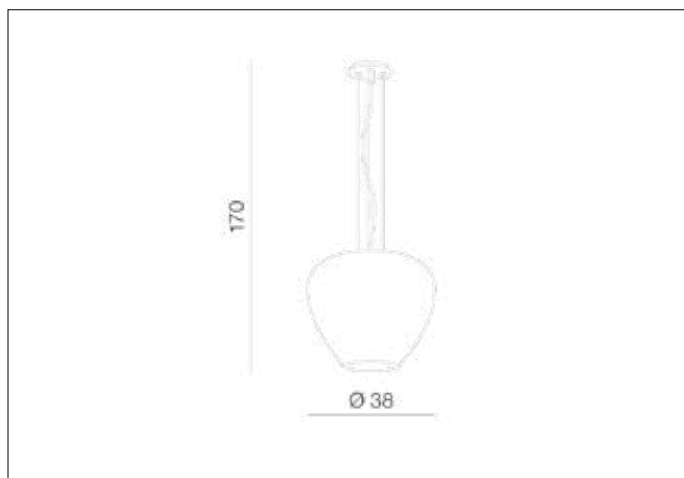

AZzardo[®]
LIGHTING

BALORO L SMOKY
AZ3177, EAN 5901238431770

Dimensions height / width / length [cm] Product Specifications

Product	170 x 38 x N/A
Mounting inlet:	N/A x N/A x N/A
Ceiling base:	3 x 13 x N/A
Shades	30 x 38 x N/A

Line	DECORATIVE
Type	Pendant
Type of track	N/A
Colour	Smoky
Material	Metal / Glass
Light source	1
Type of socket	E27
Lumens	N/A
Kelvins	N/A
Beam angle	N/A
Dimmable	N/A
CCT	N/A
RGB	N/A
RA	N/A
App remote control	N/A
Remote control	N/A
Voltage	230V
Power	max LED 60W
Switch location	N/A
Protection class	IP20
Tilt	N/A
Rotation	N/A

Shipping info height / width / length [cm]

BOX 1:	43 x 46 x 47
BOX 2:	N/A x N/A x N/A
BOX 3:	N/A x N/A x N/A
Net weight [kg]	3,5
Gross weight [kg]	3,9

Energy efficiency

N/A

Azzardo Sp. z o.o.
ul. Strzeszyńska 33 60-479 Poznań,
NIP: 929-185-75-07