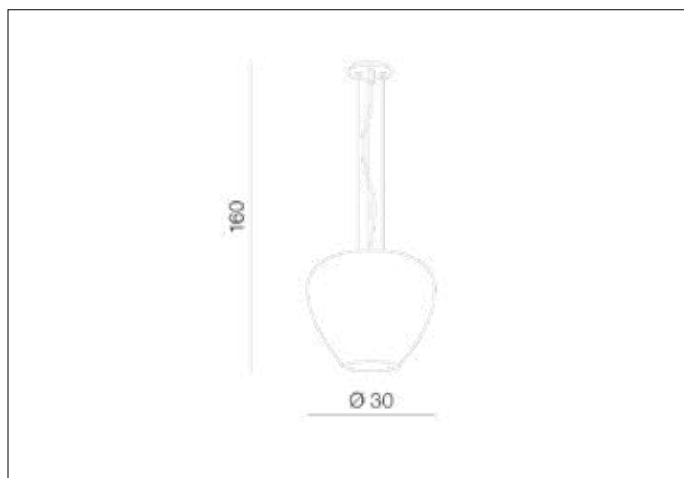

AZzardo[®]
LIGHTING

BALORO M WHITE
AZ3176, EAN 5901238431763

Dimensions height / width / length [cm] Product Specifications

Product	160 x 30 x N/A
Mounting inlet:	N/A x N/A x N/A
Ceiling base:	3 x 13 x N/A
Shades	23 x 30 x N/A

Line	DECORATIVE
Type	Pendant
Type of track	N/A
Colour	White
Material	Metal / Glass
Light source	1
Type of socket	E27
Lumens	N/A
Kelvins	N/A
Beam angle	N/A
Dimmable	N/A
CCT	N/A
RGB	N/A
RA	N/A
App remote control	N/A
Remote control	N/A
Voltage	230V
Power	max LED 60W
Switch location	N/A
Protection class	IP20
Tilt	N/A
Rotation	N/A

Shipping info height / width / length [cm]

BOX 1:	40 x 38 x 38
BOX 2:	N/A x N/A x N/A
BOX 3:	N/A x N/A x N/A
Net weight [kg]	2,4
Gross weight [kg]	2,7

Energy efficiency

N/A

Azzardo Sp. z o.o.
ul. Strzeszyńska 33 60-479 Poznań,
NIP: 929-185-75-07