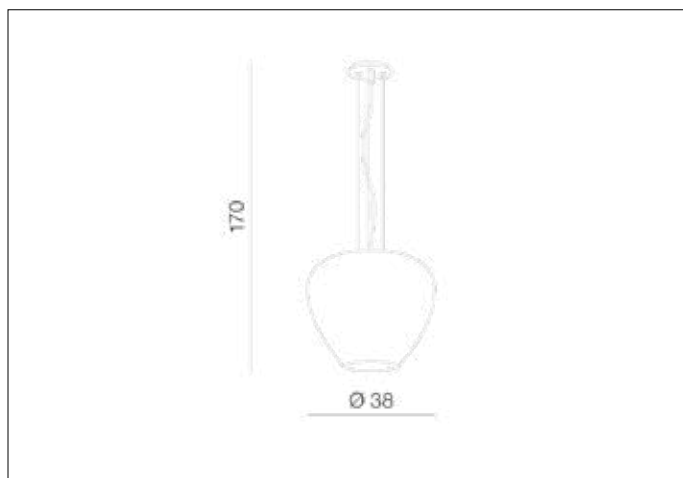

AZzardo[®]
LIGHTING

BALORO L WHITE
AZ3175, EAN 5901238431756

Dimensions height / width / length [cm] Product Specifications

Product	170 x 38 x N/A
Mounting inlet:	N/A x N/A x N/A
Ceiling base:	3 x 13 x N/A
Shades	30 x 38 x N/A

Line	DECORATIVE
Type	Pendant
Type of track	N/A
Colour	White
Material	Metal / Glass
Light source	1
Type of socket	E27
Lumens	N/A
Kelvins	N/A
Beam angle	N/A
Dimmable	N/A
CCT	N/A
RGB	N/A
RA	N/A
App remote control	N/A
Remote control	N/A
Voltage	230V
Power	max LED 60W
Switch location	N/A
Protection class	IP20
Tilt	N/A
Rotation	N/A

Shipping info height / width / length [cm]

BOX 1:	43 x 46 x 47
BOX 2:	N/A x N/A x N/A
BOX 3:	N/A x N/A x N/A
Net weight [kg]	3,5
Gross weight [kg]	3,9

Energy efficiency

Azzardo Sp. z o.o.
ul. Strzeszyńska 33 60-479 Poznań,
NIP: 929-185-75-07