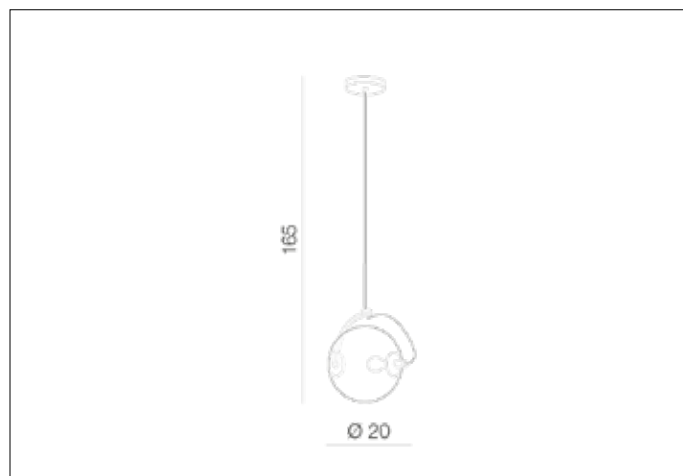

**AZzardo**<sup>®</sup>  
LIGHTING

RUFUS 20

AZ3174, EAN 5901238431749

## Dimensions height / width / length [cm] Product Specifications

Product	165 x 20 x N/A
Mounting inlet:	N/A x N/A x N/A
Ceiling base:	3 x 13 x N/A
Shades	18 x 20 x N/A

Line	DECORATIVE
Type	Pendant
Type of track	N/A
Colour	Black / Smoky
Material	Glass / Metal
Light source	1
Type of socket	E27
Lumens	N/A
Kelvins	N/A
Beam angle	N/A
Dimmable	N/A
CCT	N/A
RGB	N/A
RA	N/A
App remote control	N/A
Remote control	N/A
Voltage	230V
Power	max LED 60W
Switch location	N/A
Protection class	IP20
Tilt	N/A
Rotation	N/A

## Shipping info height / width / length [cm]

BOX 1:	34 x 27 x 28
BOX 2:	N/A x N/A x N/A
BOX 3:	N/A x N/A x N/A
Net weight [kg]	1,3
Gross weight [kg]	1,5