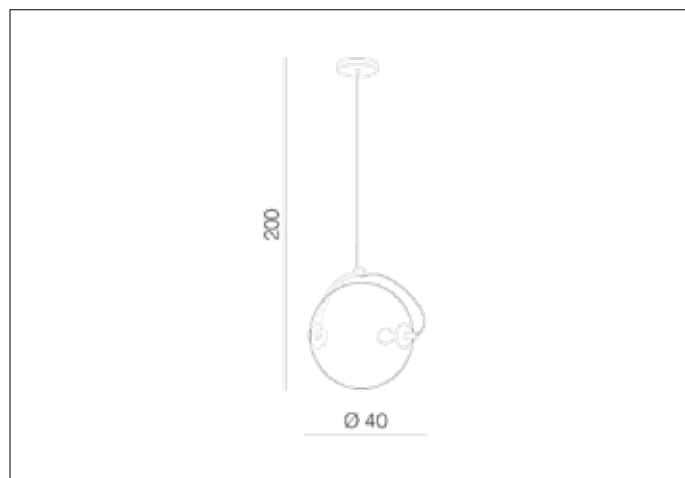

AZzardo[®]
LIGHTING

RUFUS 40

AZ3173, EAN 5901238431732

Dimensions height / width / length [cm] Product Specifications

Product	200 x 40 x N/A
Mounting inlet:	N/A x N/A x N/A
Ceiling base:	3 x 13 x N/A
Shades	37 x 40 x N/A

Line	DECORATIVE
Type	Pendant
Type of track	N/A
Colour	Black / Smoky
Material	Glass / Metal
Light source	1
Type of socket	E27
Lumens	N/A
Kelvins	N/A
Beam angle	N/A
Dimmable	N/A
CCT	N/A
RGB	N/A
RA	N/A
App remote control	N/A
Remote control	N/A
Voltage	230V
Power	max LED 60W
Switch location	N/A
Protection class	IP20
Tilt	N/A
Rotation	N/A

Shipping info height / width / length [cm]

BOX 1:	55 x 47 x 48
BOX 2:	N/A x N/A x N/A
BOX 3:	N/A x N/A x N/A
Net weight [kg]	4,5
Gross weight [kg]	4,9

Energy efficiency

Azzardo Sp. z o.o.
ul. Strzeszyńska 33 60-479 Poznań,
NIP: 929-185-75-07