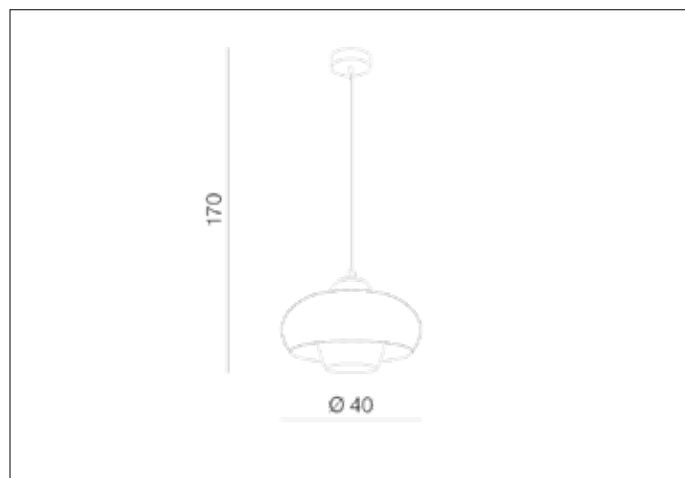

### Dimensions height / width / length [cm] Product Specifications

Product	170 x 40 x N/A
Mounting inlet:	N/A x N/A x N/A
Ceiling base:	3 x 13 x N/A
Shades	26 x 20 (40) x N/A

Line	DECORATIVE
Type	Pendant
Type of track	N/A
Colour	Black
Material	Metal / Glass
Light source	1
Type of socket	E27
Lumens	N/A
Kelvins	N/A
Beam angle	N/A
Dimmable	N/A
CCT	N/A
RGB	N/A
RA	N/A
App remote control	N/A
Remote control	N/A
Voltage	230V
Power	max LED 60W
Switch location	N/A
Protection class	IP20
Tilt	N/A
Rotation	N/A

### Shipping info height / width / length [cm]

BOX 1:	51 x 51 x 29
BOX 2:	N/A x N/A x N/A
BOX 3:	N/A x N/A x N/A
Net weight [kg]	3,3
Gross weight [kg]	3,7