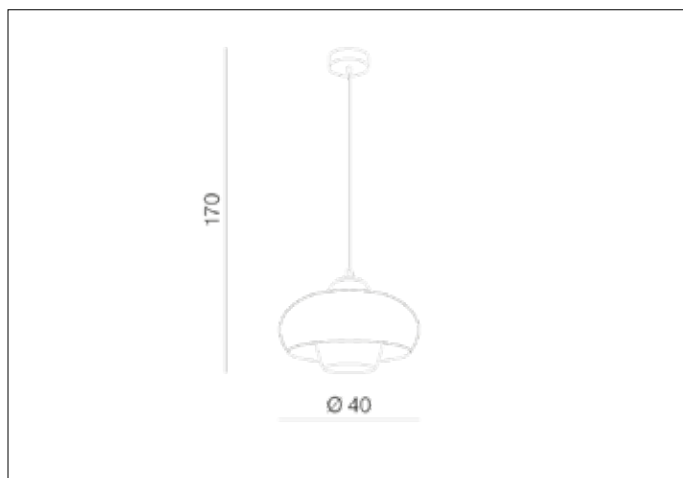

### Dimensions height / width / length [cm] Product Specifications

Product	170 x 40 x N/A
Mounting inlet:	N/A x N/A x N/A
Ceiling base:	3 x 13 x N/A
Shades	26 x 20 (40) x N/A

Line	DECORATIVE
Type	Pendant
Type of track	N/A
Colour	Chrome
Material	Metal / Glass
Light source	1
Type of socket	E27
Lumens	N/A
Kelvins	N/A
Beam angle	N/A
Dimmable	N/A
CCT	N/A
RGB	N/A
RA	N/A
App remote control	N/A
Remote control	N/A
Voltage	230V
Power	max LED 60W
Switch location	N/A
Protection class	IP20
Tilt	N/A
Rotation	N/A

### Shipping info height / width / length [cm]

BOX 1:	51 x 51 x 29
BOX 2:	N/A x N/A x N/A
BOX 3:	N/A x N/A x N/A
Net weight [kg]	3,3
Gross weight [kg]	3,7