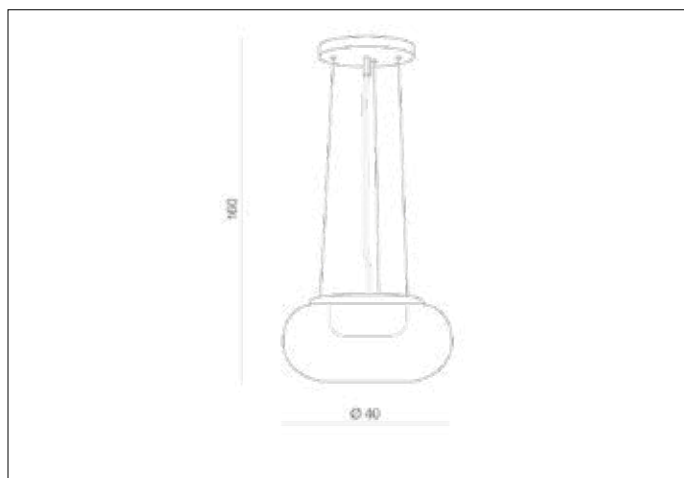

**AZzardo**<sup>®</sup>  
 LIGHTING

 GALACTIC COPPER  
 AZ3161, EAN 5901238431619

**Dimensions** height / width / length [cm] **Product Specifications**

Product	160 x 40 x N/A
Mounting inlet:	N/A x N/A x N/A
Ceiling base:	2,5 x 15 x N/A
Shades	19 x 40 x N/A

Line	DECORATIVE
Type	Pendant
Type of track	N/A
Colour	Copper
Material	Metal / Glass
Light source	1
Type of socket	LED INTEGRATED
Lumens	1530
Kelvins	3000
Beam angle	N/A
Dimmable	N/A
CCT	N/A
RGB	N/A
RA	N/A
App remote control	N/A
Remote control	N/A
Voltage	230V
Power	18W
Switch location	N/A
Protection class	IP20
Tilt	N/A
Rotation	N/A

**Shipping info** height / width / length [cm]

BOX 1:	51 x 43 x 49
BOX 2:	N/A x N/A x N/A
BOX 3:	N/A x N/A x N/A
Net weight [kg]	5,4
Gross weight [kg]	6,1

**Energy efficiency**

Azzardo Sp. z o.o.  
 ul. Strzeszyńska 33 60-479 Poznań,  
 NIP: 929-185-75-07