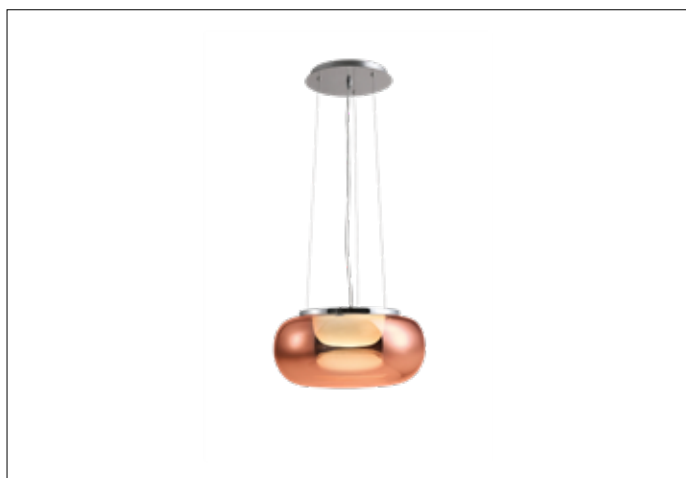

**AZzardo**<sup>®</sup>  
 LIGHTING

 GALACTIC COPPER  
 AZ3161, EAN 5901238431619

**Dimensions** height / width / length [cm] **Product Specifications**

Product	160 x 40 x N/A
Mounting inlet:	N/A x N/A x N/A
Ceiling base:	2,5 x 15 x N/A
Shades	19 x 40 x N/A

Line	DECORATIVE
Type	Pendant
Type of track	N/A
Colour	Copper
Material	Metal / Glass
Light source	1
Type of socket	LED INTEGRATED
Lumens	1530
Kelvins	3000
Beam angle	N/A
Dimmable	N/A
CCT	N/A
RGB	N/A
RA	N/A
App remote control	N/A
Remote control	N/A
Voltage	230V
Power	18W
Switch location	N/A
Protection class	IP20
Tilt	N/A
Rotation	N/A