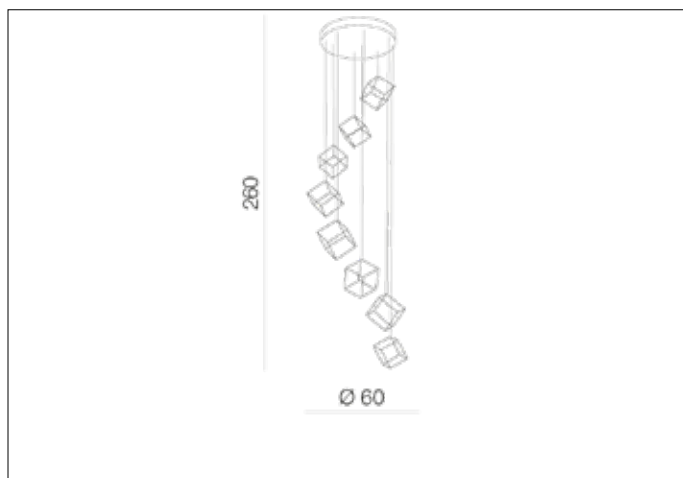

AZzardo[®]
LIGHTING

STRANGE 8

AZ3151, EAN 5901238431510

Dimensions height / width / length [cm] Product Specifications

Product	260 x 60 x 60
Mounting inlet:	N/A x N/A x N/A
Ceiling base:	5 x 45 x N/A
Shades	15 x 15 x 15

Line	DECORATIVE
Type	Pendant
Type of track	N/A
Colour	Black
Material	Aluminium / Acryl
Light source	1
Type of socket	LED INTEGRATED
Lumens	9680
Kelvins	3000
Beam angle	N/A
Dimmable	YES
CCT	N/A
RGB	N/A
RA	N/A
App remote control	N/A
Remote control	N/A
Voltage	230V
Power	150W
Switch location	N/A
Protection class	IP20
Tilt	N/A
Rotation	N/A

Shipping info height / width / length [cm]

BOX 1:	26 x 53,5 x 53,5
BOX 2:	N/A x N/A x N/A
BOX 3:	N/A x N/A x N/A
Net weight [kg]	6,4
Gross weight [kg]	7,1

Energy efficiency

Azzardo Sp. z o.o.
ul. Strzeszyńska 33 60-479 Poznań,
NIP: 929-185-75-07