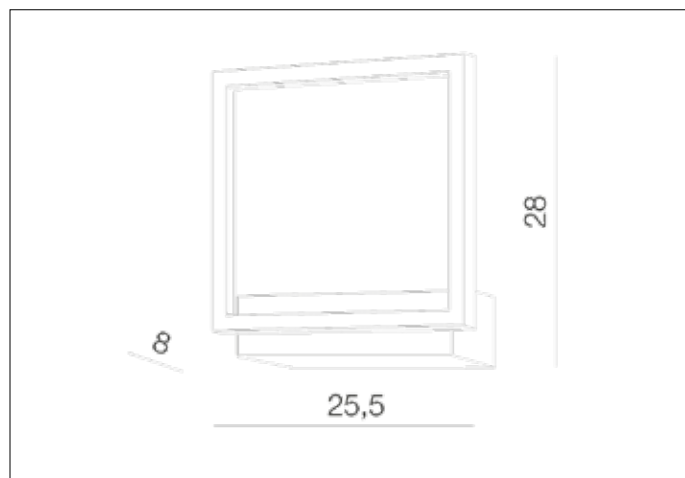

## Dimensions height / width / length [cm] Product Specifications

Product	28 x 25,5 x 8
Mounting inlet:	N/A x N/A x N/A
Ceiling base:	N/A x N/A x N/A
Shades	N/A x N/A x N/A

Line	DECORATIVE
Type	Wall
Type of track	N/A
Colour	Black
Material	Aluminium / Acryl
Light source	1
Type of socket	LED INTEGRATED
Lumens	1020
Kelvins	3000
Beam angle	N/A
Dimmable	N/A
CCT	N/A
RGB	N/A
RA	N/A
App remote control	N/A
Remote control	N/A
Voltage	230V
Power	18W
Switch location	N/A
Protection class	IP20
Tilt	N/A
Rotation	N/A

## Shipping info height / width / length [cm]

BOX 1:	15 x 31 x 33
BOX 2:	N/A x N/A x N/A
BOX 3:	N/A x N/A x N/A
Net weight [kg]	1,1
Gross weight [kg]	1,2