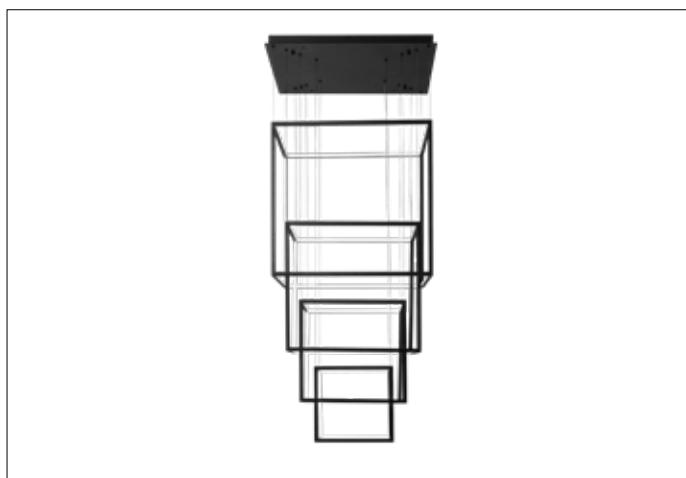

AZzardo[®]
LIGHTING

OPERA XL BLACK
AZ3139, EAN 5901238431398

Dimensions height / width / length [cm] Product Specifications

Product	200 ~ 500 x 80 x 80
Mounting inlet:	N/A x N/A x N/A
Ceiling base:	5 x 80 x 80
Shades	33 ~ 44 ~ 55 ~ 65 x 33 ~ 44 ~ 55 ~ 65 x N/A

Shipping info height / width / length [cm]

BOX 1:	79 x 87 x 84
BOX 2:	N/A x N/A x N/A
BOX 3:	N/A x N/A x N/A
Net weight [kg]	18
Gross weight [kg]	20

Energy efficiency

Azzardo Sp. z o.o.
ul. Strzeszyńska 33 60-479 Poznań,
NIP: 929-185-75-07

www.azzardolighting.com

Line	DECORATIVE
Type	Pendant
Type of track	N/A
Colour	Black
Material	Aluminium / Acryl
Light source	4
Type of socket	LED INTEGRATED
Lumens	19740
Kelvins	3000
Beam angle	N/A
Dimmable	YES
CCT	N/A
RGB	N/A
RA	N/A
App remote control	N/A
Remote control	N/A
Voltage	230V
Power	329W
Switch location	N/A
Protection class	IP20
Tilt	N/A
Rotation	N/A