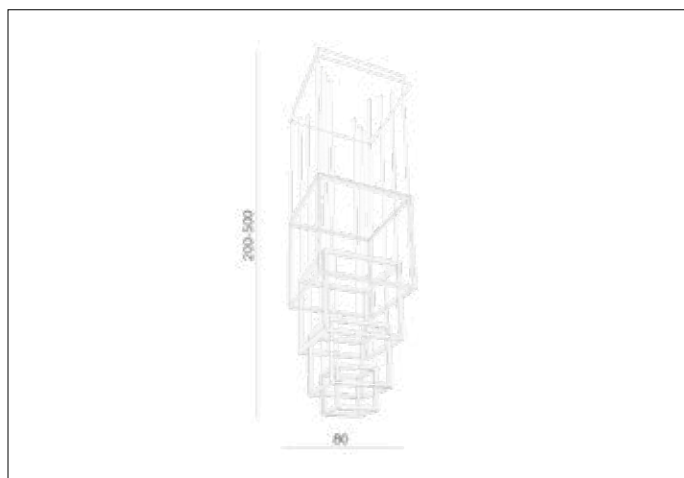

AZzardo[®]
LIGHTING

OPERA XL BLACK
AZ3139, EAN 5901238431398

Dimensions height / width / length [cm] Product Specifications

Product	200 ~ 500 x 80 x 80
Mounting inlet:	N/A x N/A x N/A
Ceiling base:	5 x 80 x 80
Shades	33 ~ 44 ~ 55 ~ 65 x 33 ~ 44 ~ 55 ~ 65 x N/A

Shipping info height / width / length [cm]

BOX 1:	79 x 87 x 84
BOX 2:	N/A x N/A x N/A
BOX 3:	N/A x N/A x N/A
Net weight [kg]	18
Gross weight [kg]	20

Energy efficiency

Azzardo Sp. z o.o.
ul. Strzeszyńska 33 60-479 Poznań,
NIP: 929-185-75-07