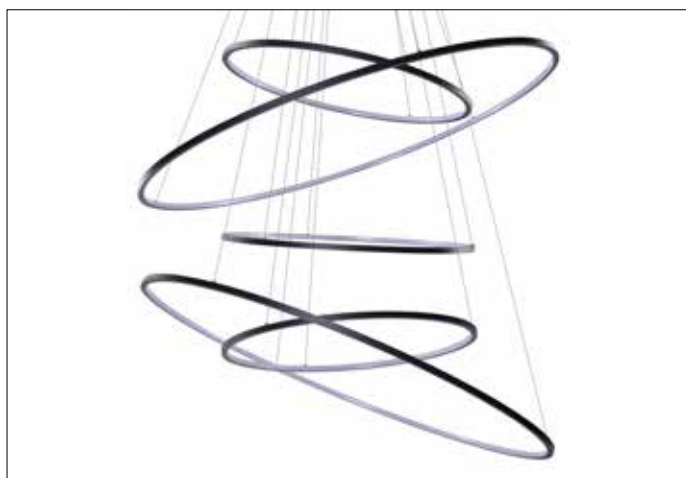

**AZzardo**<sup>®</sup>  
 LIGHTING

 WHEEL XXL BLACK  
 AZ3137, EAN 5901238431374

**Dimensions** height / width / length [cm] **Product Specifications**

Product	500 x 120 x N/A
Mounting inlet:	N/A x N/A x N/A
Ceiling base:	6,5 x 34 x N/A
Shades	1,6 x 3x70 (1,8) ~ 2x120 (1,8) x N/A

[www.azzardolighting.com](http://www.azzardolighting.com)

Line	DECORATIVE
Type	Pendant
Type of track	N/A
Colour	Black
Material	Aluminium / Acryl
Light source	5
Type of socket	LED INTEGRATED
Lumens	11400
Kelvins	3000
Beam angle	N/A
Dimmable	YES
CCT	N/A
RGB	N/A
RA	N/A
App remote control	N/A
Remote control	N/A
Voltage	230V
Power	190W
Switch location	N/A
Protection class	IP20
Tilt	N/A
Rotation	N/A