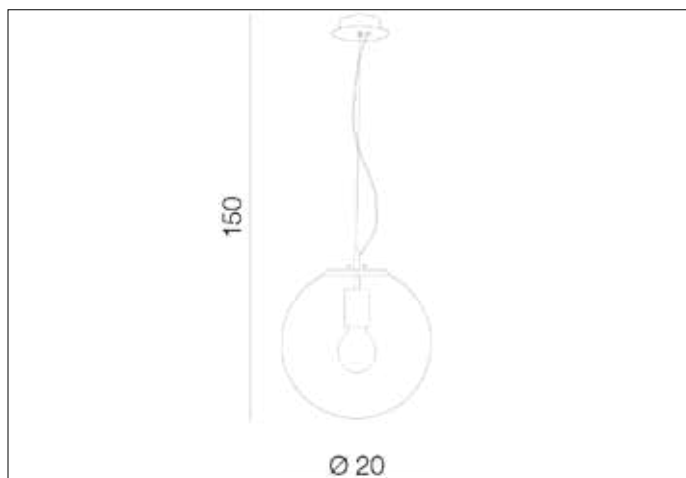

AZzardo[®]
LIGHTING

IRIS 20 GOLD
AZ3133, EAN 5901238431336

Dimensions height / width / length [cm] Product Specifications

Product	150 x 20 x N/A
Mounting inlet:	N/A x N/A x N/A
Ceiling base:	5 x 10 x N/A
Shades	20 x 20 x N/A

Line	DECORATIVE
Type	Pendant
Type of track	N/A
Colour	Gold
Material	Metal / Glass
Light source	1
Type of socket	E27
Lumens	N/A
Kelvins	N/A
Beam angle	N/A
Dimmable	N/A
CCT	N/A
RGB	N/A
RA	N/A
App remote control	N/A
Remote control	N/A
Voltage	230V
Power	max LED 40W
Switch location	N/A
Protection class	IP20
Tilt	N/A
Rotation	N/A

Shipping info height / width / length [cm]

BOX 1:	28 x 26 x 27
BOX 2:	N/A x N/A x N/A
BOX 3:	N/A x N/A x N/A
Net weight [kg]	1,1
Gross weight [kg]	1,2

Energy efficiency

N/A

Azzardo Sp. z o.o.
ul. Strzeszyńska 33 60-479 Poznań,
NIP: 929-185-75-07