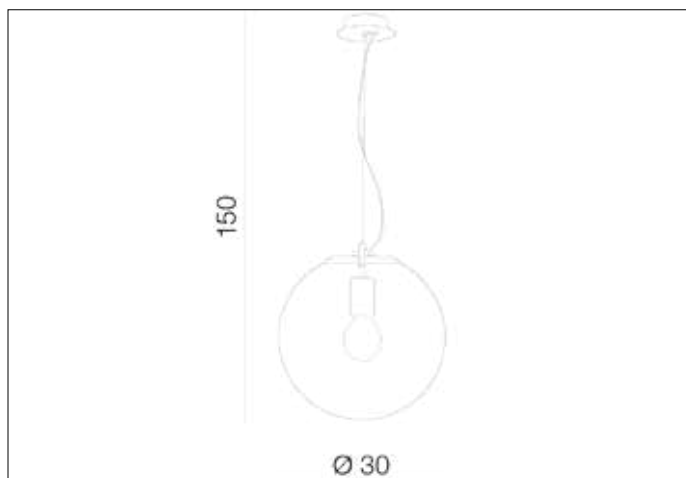

AZzardo[®]
LIGHTING

IRIS 30 GOLD
AZ3132, EAN 5901238431329

Dimensions height / width / length [cm] Product Specifications

Product	150 x 30 x N/A
Mounting inlet:	N/A x N/A x N/A
Ceiling base:	5 x 10 x N/A
Shades	30 x 30 x N/A

Line	DECORATIVE
Type	Pendant
Type of track	N/A
Colour	Gold
Material	Metal / Glass
Light source	1
Type of socket	E27
Lumens	N/A
Kelvins	N/A
Beam angle	N/A
Dimmable	N/A
CCT	N/A
RGB	N/A
RA	N/A
App remote control	N/A
Remote control	N/A
Voltage	230V
Power	max LED 40W
Switch location	N/A
Protection class	IP20
Tilt	N/A
Rotation	N/A

Shipping info height / width / length [cm]

BOX 1:	37 x 36 x 36
BOX 2:	N/A x N/A x N/A
BOX 3:	N/A x N/A x N/A
Net weight [kg]	1,7
Gross weight [kg]	1,9

Energy efficiency

N/A

Azzardo Sp. z o.o.
ul. Strzeszyńska 33 60-479 Poznań,
NIP: 929-185-75-07