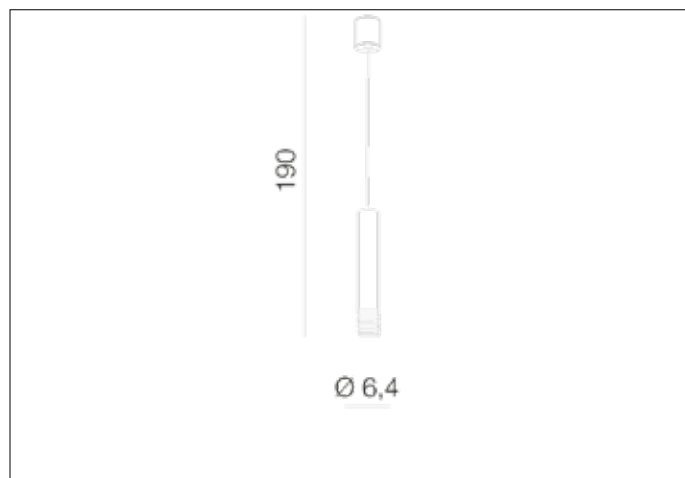

**AZzardo**<sup>®</sup>  
LIGHTING

LOCUS L PENDANT CHA  
AZ3130, EAN 5901238431305

### Dimensions height / width / length [cm] Product Specifications

Product	190 x 6,4 x N/A
Mounting inlet:	N/A x N/A x N/A
Ceiling base:	12 x 6 x N/A
Shades	26 x 6,4 x N/A

Line	DECORATIVE
Type	Pendant
Type of track	N/A
Colour	Champagne
Material	Metal / Glass
Light source	1
Type of socket	GU10
Lumens	N/A
Kelvins	N/A
Beam angle	N/A
Dimmable	N/A
CCT	N/A
RGB	N/A
RA	N/A
App remote control	N/A
Remote control	N/A
Voltage	230V
Power	max LED 35W
Switch location	N/A
Protection class	IP20
Tilt	N/A
Rotation	N/A

### Shipping info height / width / length [cm]

BOX 1:	8 x 8 x 40
BOX 2:	N/A x N/A x N/A
BOX 3:	N/A x N/A x N/A
Net weight [kg]	1
Gross weight [kg]	1,2