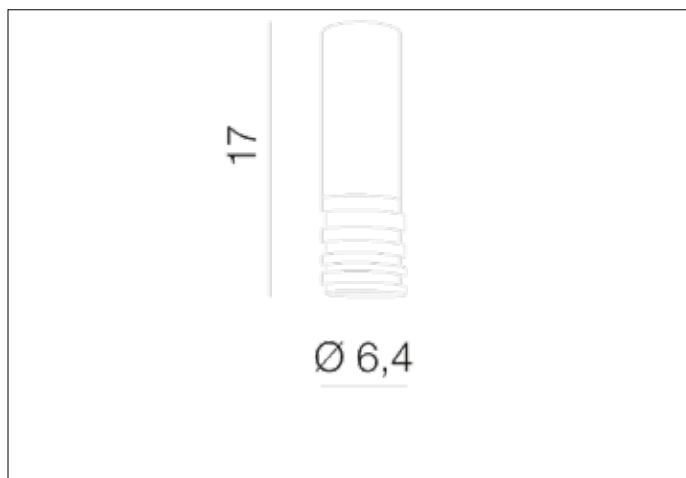

AZzardo[®]
LIGHTING

LOCUS BLACK
AZ3126, EAN 5901238431268

Dimensions height / width / length [cm] Product Specifications

Product	17 x 6,4 x N/A
Mounting inlet:	N/A x N/A x N/A
Ceiling base:	N/A x N/A x N/A
Shades	N/A x N/A x N/A

Line	DECORATIVE
Type	Top
Type of track	N/A
Colour	Black
Material	Metal
Light source	1
Type of socket	GU10
Lumens	N/A
Kelvins	N/A
Beam angle	N/A
Dimmable	N/A
CCT	N/A
RGB	N/A
RA	N/A
App remote control	N/A
Remote control	N/A
Voltage	230V
Power	max LED 35W
Switch location	N/A
Protection class	IP20
Tilt	N/A
Rotation	N/A

Shipping info height / width / length [cm]

BOX 1:	8 x 18 x 8
BOX 2:	N/A x N/A x N/A
BOX 3:	N/A x N/A x N/A
Net weight [kg]	0,51
Gross weight [kg]	0,56

Energy efficiency

N/A

Azzardo Sp. z o.o.
ul. Strzeszyńska 33 60-479 Poznań,
NIP: 929-185-75-07