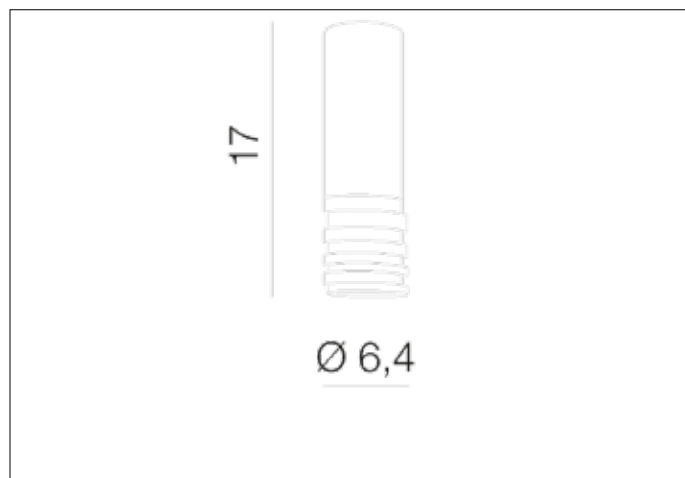

AZzardo[®]
 LIGHTING

 LOCUS WHITE
 AZ3125, EAN 5901238431251

Dimensions height / width / length [cm] **Product Specifications**

Product	17 x 6,4 x N/A
Mounting inlet:	N/A x N/A x N/A
Ceiling base:	N/A x N/A x N/A
Shades	N/A x N/A x N/A

Line	DECORATIVE
Type	Top
Type of track	N/A
Colour	White
Material	Metal
Light source	1
Type of socket	GU10
Lumens	N/A
Kelvins	N/A
Beam angle	N/A
Dimmable	N/A
CCT	N/A
RGB	N/A
RA	N/A
App remote control	N/A
Remote control	N/A
Voltage	230V
Power	max LED 35W
Switch location	N/A
Protection class	IP20
Tilt	N/A
Rotation	N/A

Shipping info height / width / length [cm]

BOX 1:	8 x 18 x 8
BOX 2:	N/A x N/A x N/A
BOX 3:	N/A x N/A x N/A
Net weight [kg]	0,51
Gross weight [kg]	0,56

Energy efficiency

N/A

 Azzardo Sp. z o.o.
 ul. Strzeszyńska 33 60-479 Poznań,
 NIP: 929-185-75-07