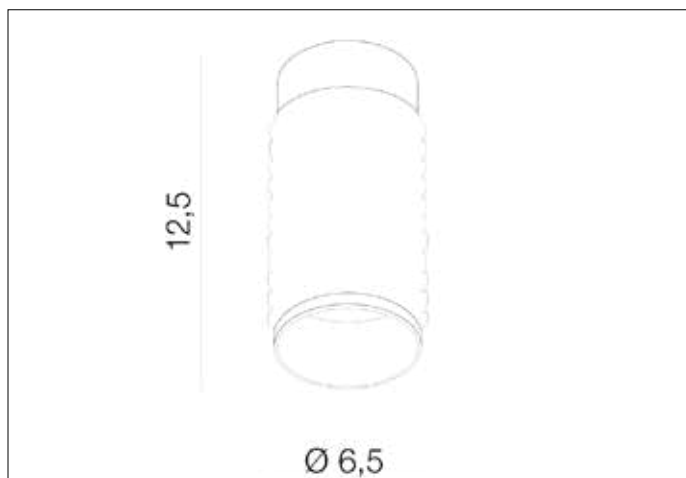

AZzardo[®]
LIGHTING

AVICA BLACK
AZ3121, EAN 5901238431213

Dimensions height / width / length [cm] Product Specifications

Product	12,5 x 6,5 x N/A
Mounting inlet:	N/A x N/A x N/A
Ceiling base:	N/A x N/A x N/A
Shades	N/A x N/A x N/A

Line	TECHNICAL
Type	Exposed Downlight
Type of track	N/A
Colour	Black
Material	Aluminium
Light source	1
Type of socket	GU10
Lumens	N/A
Kelvins	N/A
Beam angle	N/A
Dimmable	N/A
CCT	N/A
RGB	N/A
RA	N/A
App remote control	N/A
Remote control	N/A
Voltage	230V
Power	max LED 35W
Switch location	N/A
Protection class	IP20
Tilt	N/A
Rotation	N/A

Shipping info height / width / length [cm]

BOX 1:	13 x 8 x 8
BOX 2:	N/A x N/A x N/A
BOX 3:	N/A x N/A x N/A
Net weight [kg]	0,26
Gross weight [kg]	0,3

Energy efficiency

N/A

Azzardo Sp. z o.o.
ul. Strzeszyńska 33 60-479 Poznań,
NIP: 929-185-75-07