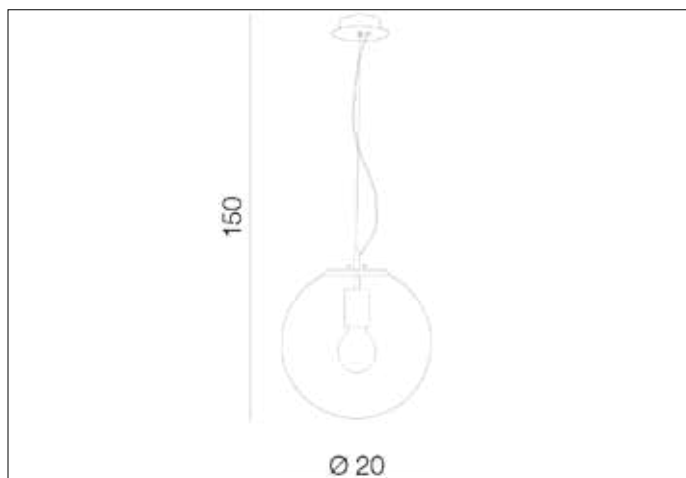

AZzardo[®]
LIGHTING

IRIS 20 COPPER
AZ3108, EAN 5901238431084

Dimensions height / width / length [cm] Product Specifications

Product	150 x 20 x N/A
Mounting inlet:	N/A x N/A x N/A
Ceiling base:	5 x 10 x N/A
Shades	20 x 20 x N/A

Line	DECORATIVE
Type	Pendant
Type of track	N/A
Colour	Copper
Material	Metal / Glass
Light source	1
Type of socket	E27
Lumens	N/A
Kelvins	N/A
Beam angle	N/A
Dimmable	N/A
CCT	N/A
RGB	N/A
RA	N/A
App remote control	N/A
Remote control	N/A
Voltage	230V
Power	max LED 40W
Switch location	N/A
Protection class	IP20
Tilt	N/A
Rotation	N/A

Shipping info height / width / length [cm]

BOX 1:	28 x 26 x 27
BOX 2:	N/A x N/A x N/A
BOX 3:	N/A x N/A x N/A
Net weight [kg]	1,1
Gross weight [kg]	1,2

Energy efficiency

N/A

Azzardo Sp. z o.o.
ul. Strzeszyńska 33 60-479 Poznań,
NIP: 929-185-75-07