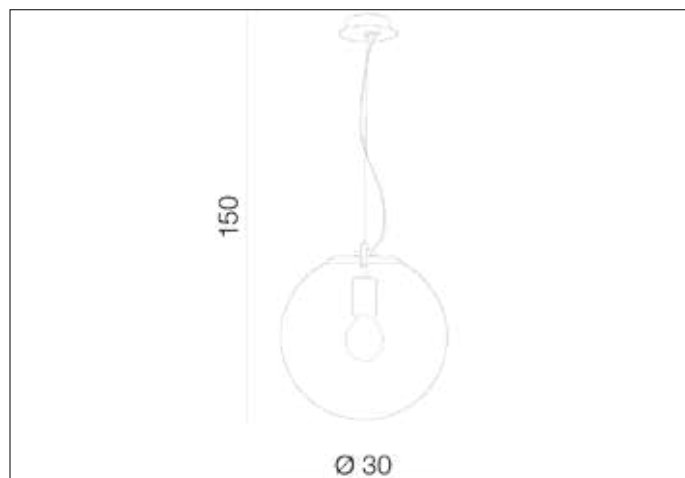

AZzardo[®]
LIGHTING

IRIS 30 CHROME
AZ3106, EAN 5901238431060

Dimensions height / width / length [cm] Product Specifications

Product	150 x 30 x N/A
Mounting inlet:	N/A x N/A x N/A
Ceiling base:	5 x 10 x N/A
Shades	30 x 30 x N/A

Line	DECORATIVE
Type	Pendant
Type of track	N/A
Colour	Chrome
Material	Metal / Glass
Light source	1
Type of socket	E27
Lumens	N/A
Kelvins	N/A
Beam angle	N/A
Dimmable	N/A
CCT	N/A
RGB	N/A
RA	N/A
App remote control	N/A
Remote control	N/A
Voltage	230V
Power	max LED 40W
Switch location	N/A
Protection class	IP20
Tilt	N/A
Rotation	N/A

Shipping info height / width / length [cm]

BOX 1:	37 x 36 x 36
BOX 2:	N/A x N/A x N/A
BOX 3:	N/A x N/A x N/A
Net weight [kg]	1,7
Gross weight [kg]	1,9

Energy efficiency

N/A

Azzardo Sp. z o.o.
ul. Strzeszyńska 33 60-479 Poznań,
NIP: 929-185-75-07